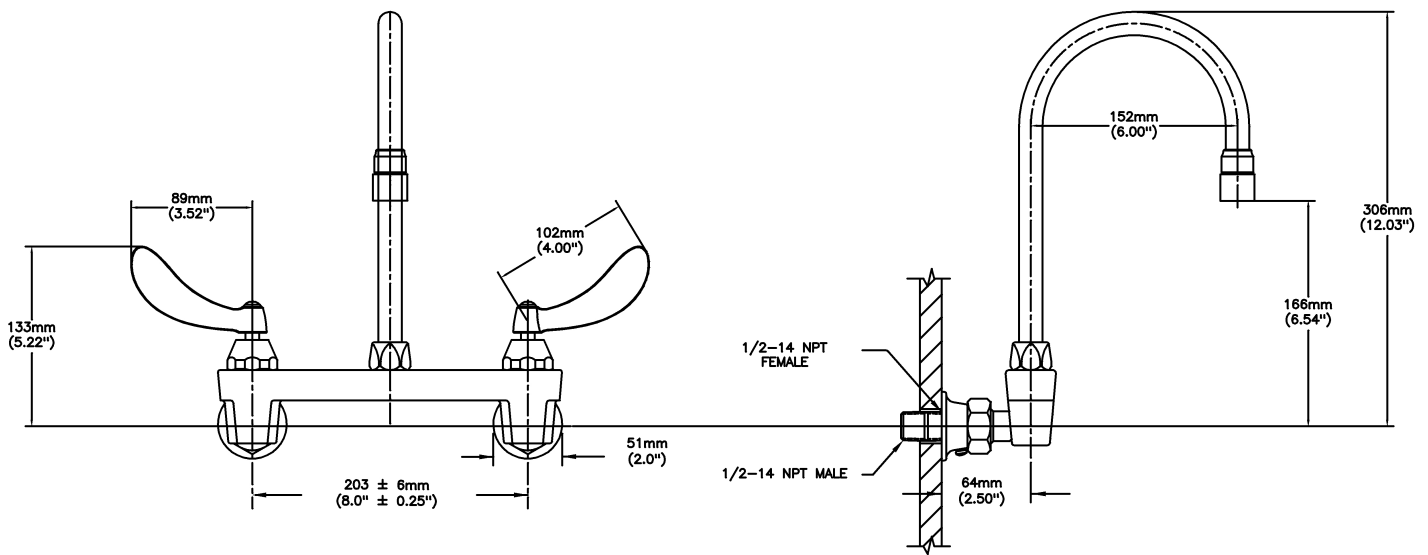

NOTES:

28T4 - 8" Wallmount LESS Integral Check Stops - TUF-TECK®

SPECIFICATION:

- 203 mm (8") centers cast brass wallmount sink faucet
- Centers adjustable from 7.75" to 8.25" unless AC option selected
- Two handle
- Polished chrome plated finish
- LESS integral stops
- CER-TECK® 1/4 turn ceramic disk cartridges
- Spout#: 9 - Gooseneck spout-6.0" spout reach - 10.4" height (unmounted)- Standard rigid/swivel field installation unless LS Limited swing option selected- Vandal resistant .090" wall thickness-(R4)
- Outlet#: 2 - Vandal Res.1.5 GPM (5.7 L/Min) Laminar w/Agion® Antimicrobial
- Handle#: 4 - 102 mm (4") Blade Handles- ADA Compliant-Sanitary Hoods-Metal-Color indexed-Vandal resistant screws

OPERATION:

- Not Available

(Dimensional drawing on following page)

Delta reserves the right (1) to make changes to specifications and materials, and (2) to change or discontinue models, both without notice or obligation. Dimensions are for reference. Measurement may vary plus or minus 6mm(0.25"). Mounting locations are suggested only. Check with local codes for requirements in your area. This spec was produced May 03, 2021.

Delta reserves the right (1) to make changes to specifications and materials, and (2) to change or discontinue models, both without notice or obligation. Dimensions are for reference. Measurement may vary plus or minus 6mm(0.25"). Mounting locations are suggested only. Check with local codes for requirements in your area. This spec was produced May 03, 2021.