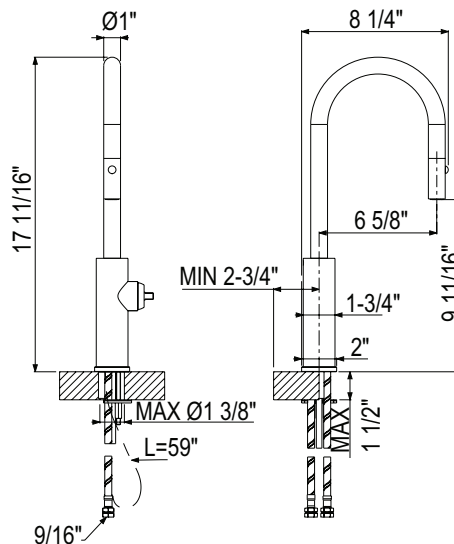

WARRANTY

- Limited Lifetime
- (*) 5-Year Limited Warranty