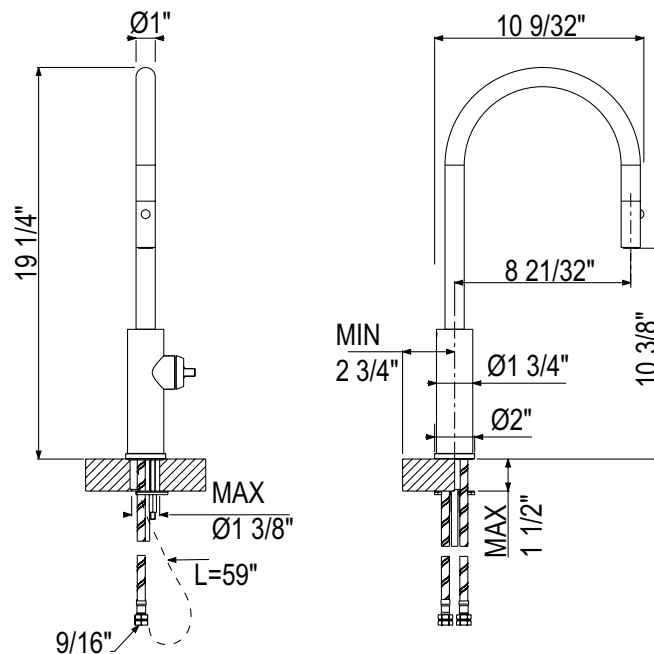

WARRANTY

- Limited Lifetime
- (*) 5-Year Limited Warranty