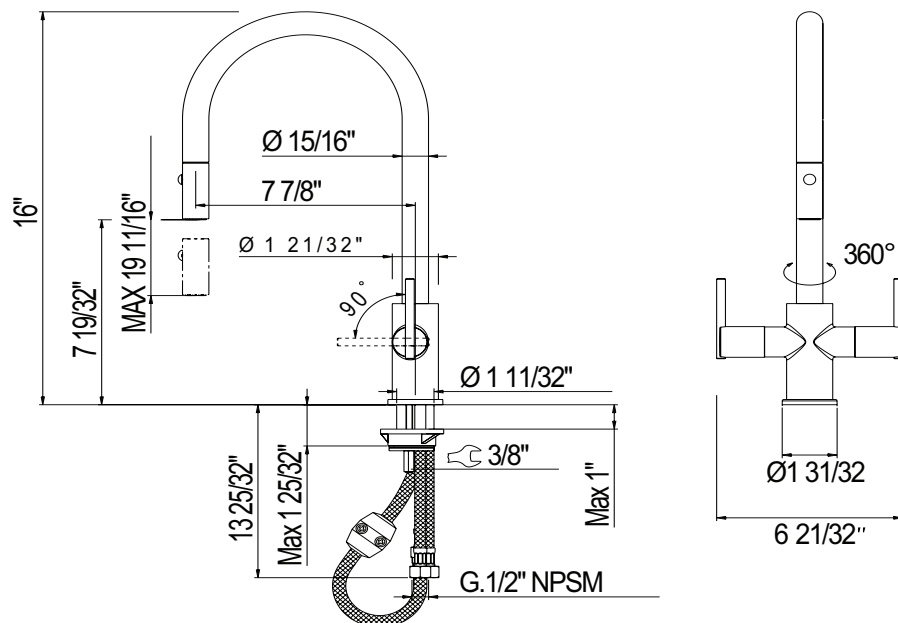

For warranty or additional information, contact:

U.S.A.
houseofrohl.com/support
1-800-777-9762

QUEBEC / MARITIMES / WESTERN CANADA
QUÉBEC / MARITIMES / OUEST CANADIEN
QUEBEC / MARITIMOS / CANADA OCCIDENTAL
houseofrohl.ca/support
1-866-473-8442

ONTARIO
houseofrohl.ca/support
1-800-287-5354