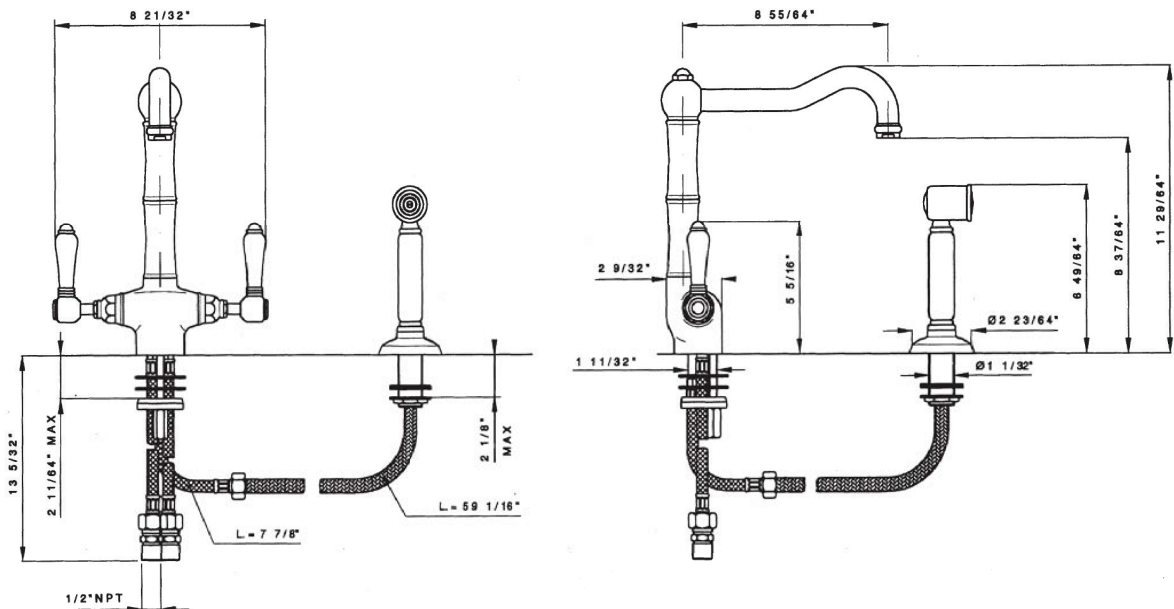

For warranty or additional information, contact:

U.S.A.
houseofrohl.com/support
1-800-777-9762

QUEBEC / MARITIMES / WESTERN CANADA
QUÉBEC / MARITIMES / OUEST CANADIEN
QUEBEC / MARITIMOS / CANADA OCCIDENTAL
houseofrohl.ca/support
1-866-473-8442

ONTARIO
houseofrohl.ca/support
1-800-287-5354