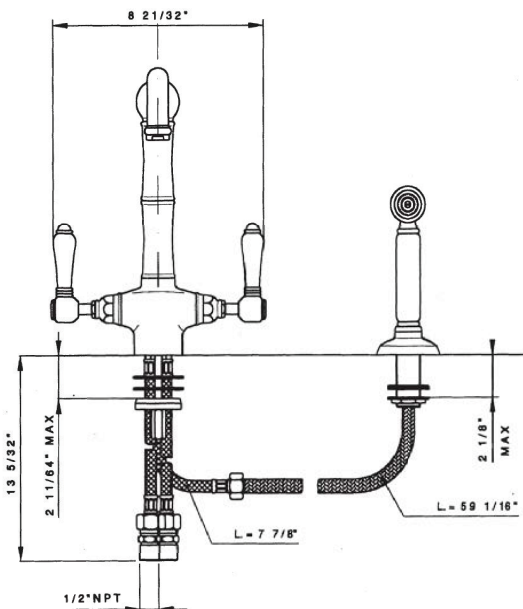

For warranty or additional information, contact:

U.S.A.
houseofrohl.com/support
1-800-777-9762

QUEBEC / MARITIMES / WESTERN CANADA
QUÉBEC / MARITIMES / OUEST CANADIEN
QUEBEC / MARITIMOS / CANADA OCCIDENTAL
houseofrohl.ca/support
1-866-473-8442

ONTARIO
houseofrohl.ca/support
1-800-287-5354