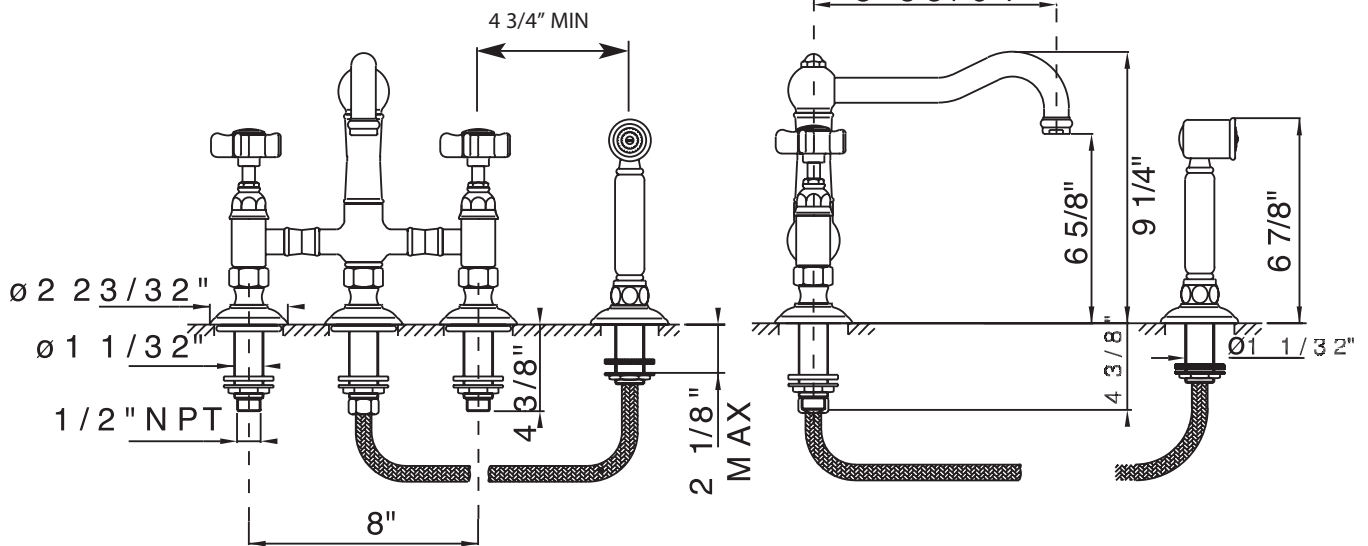

cUPC®

A1458XWS

For warranty or additional information, contact:

U.S.A.
houseofrohl.com/support
1-800-777-9762

QUEBEC / MARITIMES / WESTERN CANADA
QUÉBEC / MARITIMES / OUEST CANADIEN
QUEBEC / MARITIMOS / CANADA OCCIDENTAL
houseofrohl.ca/support
1-866-473-8442

ONTARIO
houseofrohl.ca/support
1-800-287-5354