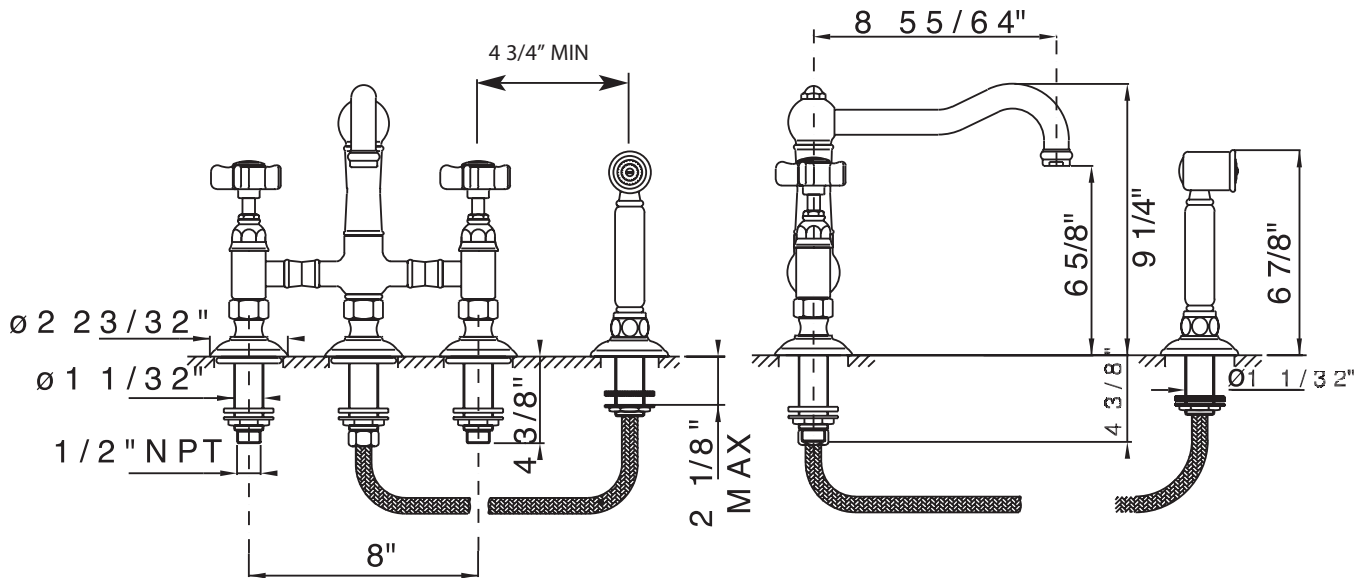

UPC®

A1458XWS

For warranty or additional information, contact:

U.S.A.
houseofrohl.com/support
1-800-777-9762

QUEBEC / MARITIMES / WESTERN CANADA
QUÉBEC / MARITIMES / OUEST CANADIEN
QUEBEC / MARITIMOS / CANADA OCCIDENTAL
houseofrohl.ca/support
1-866-473-8442

ONTARIO
houseofrohl.ca/support
1-800-287-5354