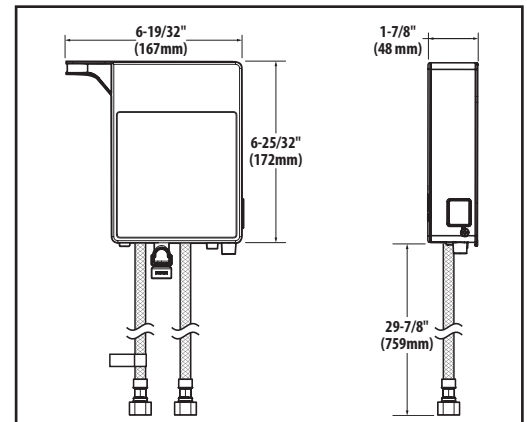

BY MOEN
SMART FAUCET.

Nio™ Single Handle High Arc Pulldown Kitchen Faucet

Models: S75005EV series

NOTE: THIS FAUCET IS DESIGNED TO BE INSTALLED THROUGH 1 HOLE, 1-1/2" (38mm) MIN. DIA.

Close up view of Control Box