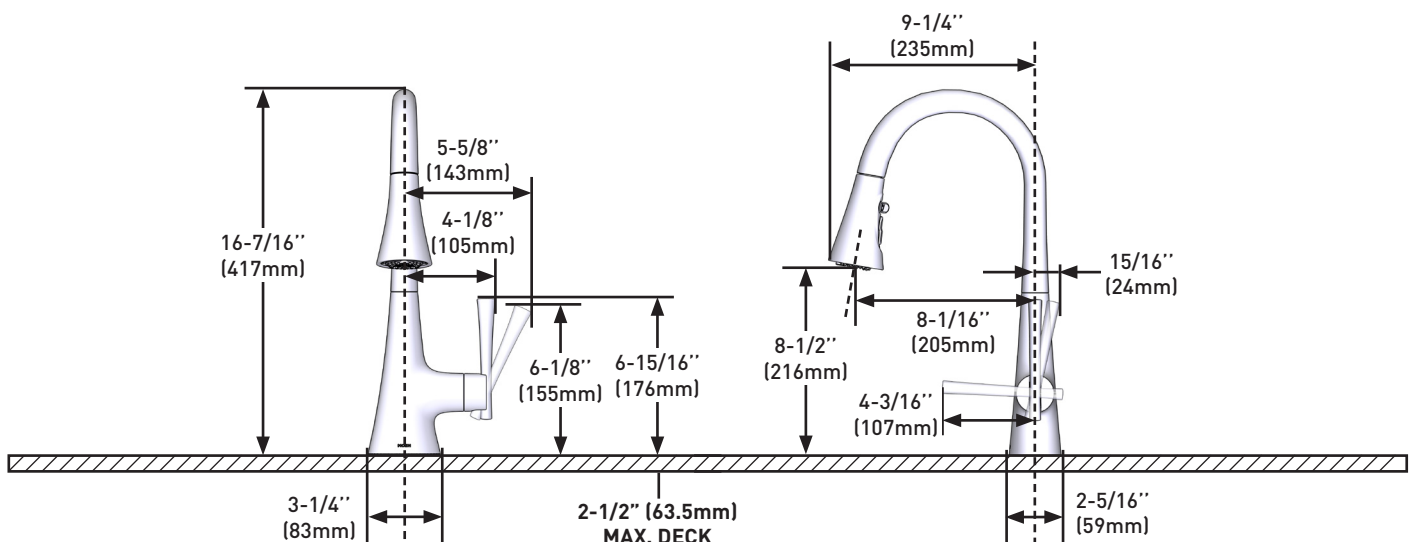

Kurv™

**3-in-1 Water Filtration
Pulldown Kitchen Faucet**

MODELS: F9126 Series

**NOTE: THIS FAUCET IS DESIGNED
TO BE INSTALLED THROUGH 1
HOLE, 1-1/2" (38mm) MIN. DIA.**

CRITICAL DIMENSIONS DO NOT SCALE