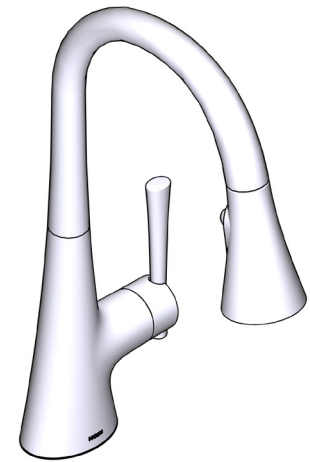

DESCRIPTION

- Metal Wand
- Reflex™ pulldown system offers smoother operation, easy movement and secure docking
- Powerclean™ Spray Technology for more force, less splash
- Duralock™ quick connect installation
- Metal construction with various finishes identified by suffix
- Pulldown spray with 68" braided hose
- High arc spout provides height and reach to fill or clean large pots while pulldown wand provides the maneuverability for cleaning or rinsing
- 360° rotating spout
- Flexible supply lines with 3/8" compression fittings
- Compatible with F9800 Advanced Filtration System, or F9900 Reverse Osmosis with Air Gap 105895 Series (Sold Separately)

OPERATION

- Three function spray wand: unfiltered stream, unfiltered powerclean spray and filtered laminar stream
- Operates with less than 5 lbs. of force
- Operates in stream or spray mode in the pulldown or retracted position
- Temperature controlled by 100° arc of handle travel

FLOW

- Flow is limited to 1.5 gpm (5.7 L/min) at 60 psi for unfiltered water
- Flow is 0.7 gpm (2.6 L/min) for filtered water

CARTRIDGE

- 1255™ Duralast™ cartridge for Single-Handle Faucets
- Engineered polymers, non-ferrous and stainless steel materials

Kurv™

**3-in-1 Water Filtration
Pulldown Kitchen Faucet**

MODELS: F9126 Series

**NOTE: THIS FAUCET IS DESIGNED
TO BE INSTALLED THROUGH 1
HOLE, 1-1/2" (38mm) MIN. DIA.**

CRITICAL DIMENSIONS DO NOT SCALE