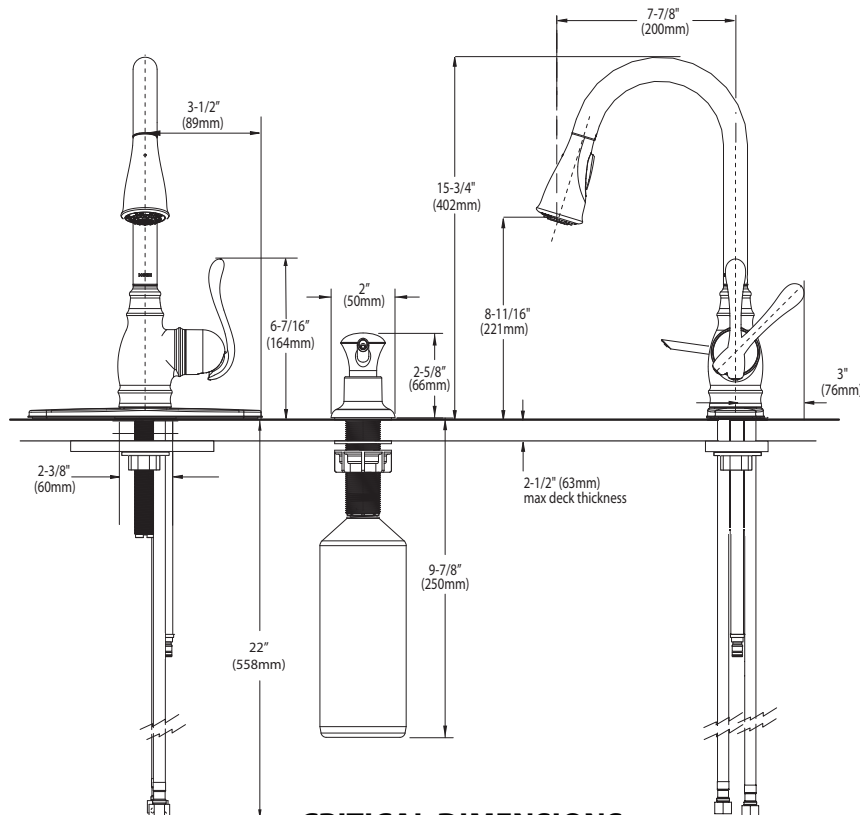

Buy it for looks. Buy it for life.®

Specifications

DESCRIPTION

- Metal construction with various finishes identified by suffix
- Hydrolock® quick connect installation
- Pullout spray with 68" braided hose
- Flexible supply lines with 3/8" CC fittings connect directly to supply stop
- 360° rotating spout provides ability to install handle on either side

OPERATION

- Lever style handle
- Operates with less than 5 lbs. of force
- Operates in stream or spray mode in the pullout or retracted position
- When filling a vessel outside the sink, the pause feature conveniently stops the flow of water as the wand passes over the counter top

FLOW

- Flow is limited to 2.2 gpm (8.3 L/min) at 60 psi

CARTRIDGE

- Ceramic disc cartridge
- Non-metallic, non-ferrous and ceramic materials

STANDARDS

- Third party certified to ASME A112.18.1/CSA B-125.1, and all applicable requirements referenced therein including NSF 61/9
- Contains no more than 0.25% weighted average lead content
- Complies with California Proposition 65 and with the Federal Safe Drinking Water Act
- The backflow protection system in the device consists of two independently operating check valves, a primary and a secondary which prevent backflow

Model: CA87003 series

NOTE: THIS FAUCET IS DESIGNED TO BE INSTALLED THRU 1 HOLE, 1-1/2" (38mm) MIN. DIA.

CRITICAL DIMENSIONS

(DO NOT SCALE)