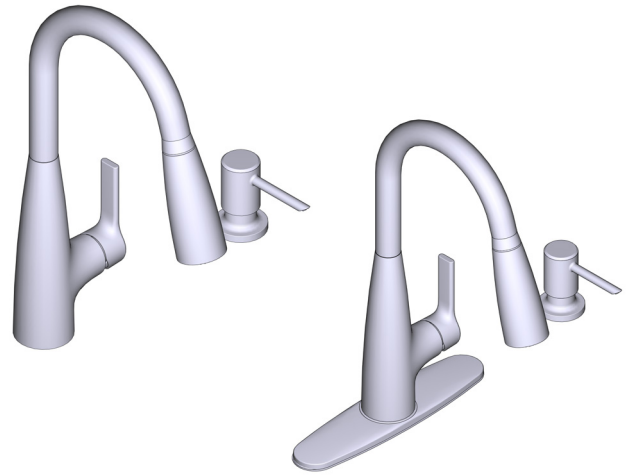

MOEN®

DESCRIPTION

- PowerBoost™ technology provides boosted water performance with a push of a button
- Metal construction with various finishes identified by suffix
- Reflex™ pulldown system offers smooth operation, easy movement and secure docking
- Duralock™ quick connect installation
- Pulldown spray with 68" braided hose
- 3/8" compression connections will accept standard ball nose connection for 3/8" tubing

OPERATION

- Lever style handle
- Operates with less than 5 lbs. of force
- Operates in stream or spray mode in the docked or retracted position

FLOW

- Flow is limited to 1.5 gpm (5.7 L/min) at 60 psi

CARTRIDGE

- 1255™ Duralast™ cartridge design for Single-Handle Faucets
- Engineered polymers, non-ferrous and stainless steel materials

STANDARDS

- Third party certified to IAPMO Green, ASME A112.18.1/CSA B-125.1 and all applicable requirements referenced therein including NSF 61/9 & 372
- Meets CalGreen and Georgia SB370 requirements
- Complies with California Proposition 65 and with the Federal Safe Drinking Water Act
- The backflow protection system in this device consists of two independently operating check valves, a primary and a secondary which prevent backflow
- **ADA** for lever handle

Specifications

Haelyn™

Single-Handle High Arc Pulldown Kitchen Faucet
with Self Powered LED Wand

MODELS: 87627EI series

NOTE: This faucet is designed to be installed through 1, 2, 3 or 4 holes, 1-1/2" (38mm) min. dia. (1 hole for soap dispenser)