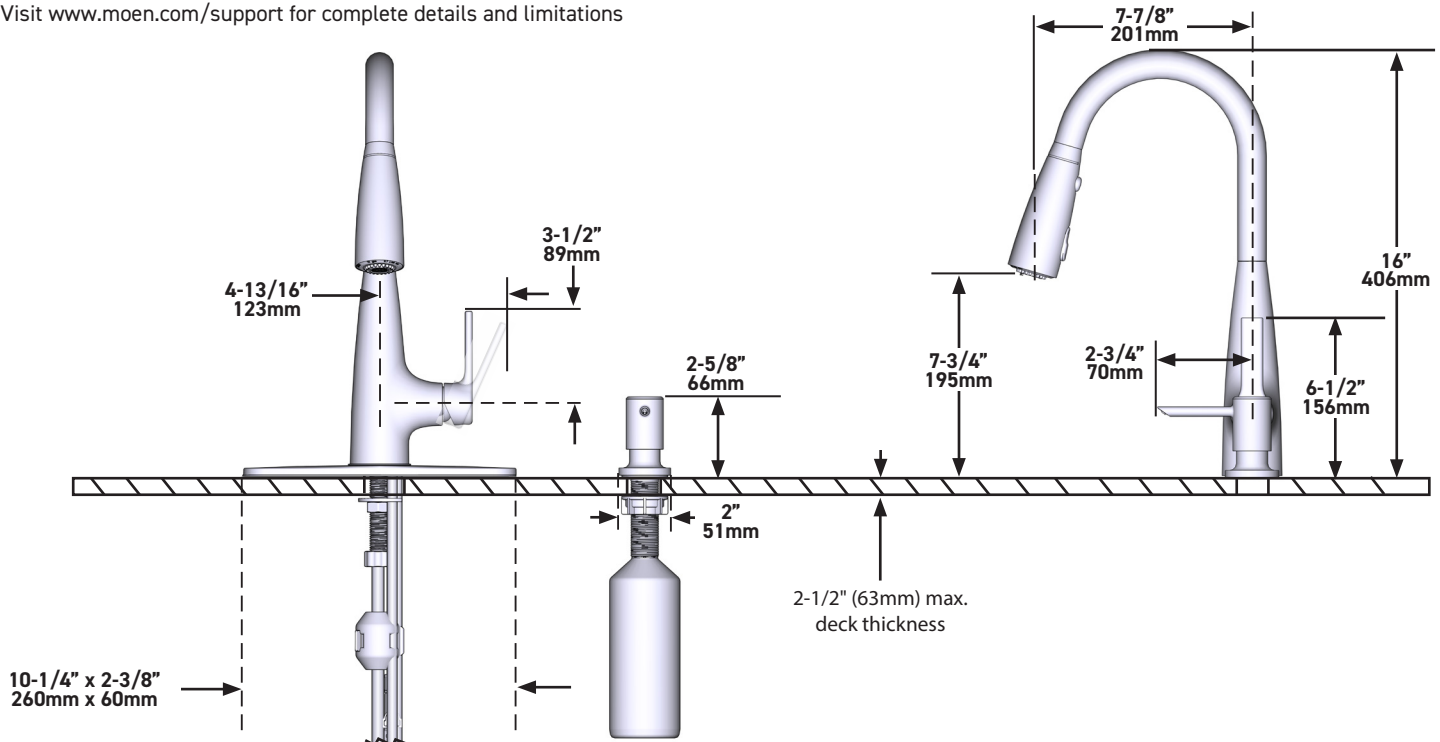

Specifications

Haelyn™

Single-Handle High Arc Pulldown Kitchen Faucet
with Self Powered LED Wand

MODELS: 87627EI series

NOTE: This faucet is designed to be installed through 1, 2, 3 or 4 holes, 1-1/2" (38mm) min. dia. (1 hole for soap dispenser)

ADA 

CRITICAL DIMENSIONS DO NOT SCALE