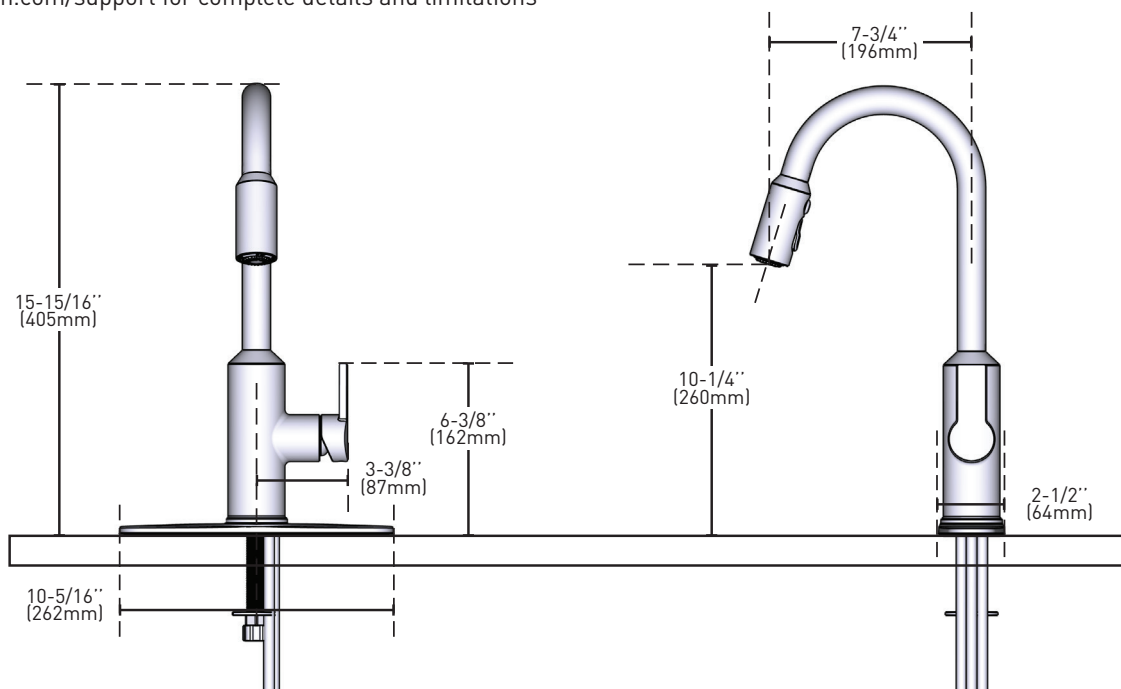

DESCRIPTION

- Reflex™ pulldown system offers smoother operation, easy movement and secure docking
- PowerBoost™ Spray Technology
- Duralock™ quick connect installation
- Metal construction with various finishes identified by suffix
- Pulldown spray with 68" braided hose
- High arc spout provides height and reach to fill or clean large pots while pullout wand provides the maneuverability for cleaning or rinsing
- 360° rotating spout
- Flexible supply lines with 3/8" compression fittings

- Flow is limited to 1.5 gpm (5.7 L/min) at 60 psi

CARTRIDGE

- 1255™ Duralast™ cartridge for Single-Handle Faucets
- Engineered polymers, non-ferrous and stainless steel materials

STANDARDS

- Third party certified to IAPMO Green, ASME A112.18.1/CSA B-125.1 and all applicable requirements referenced therein including NSF 61/9 & 372
- Meets CalGreen and Georgia SB370 requirements
- Complies with California Proposition 65 & with the Federal Safe Drinking Water Act
- ADA for lever handle
- The backflow protection system in this device consists of two independently operating check valves, a primary and a secondary which prevent backflow

Meena™

Single-Handle High Arc Pulldown Kitchen

MODELS: 87270 Series

THIS FAUCET IS DESIGNED TO BE INSTALLED THROUGH 1 HOLE, OR 3 HOLES, 1-1/2" (38MM) MIN. DIA.

CRITICAL DIMENSIONS DO NOT SCALE