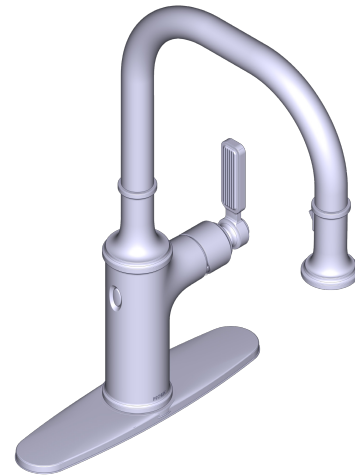

DESCRIPTION

- Reflex™ pulldown system offers smoother operation, easy movement and secure docking
- PowerClean™ Spray Technology
- Duralock™ quick connect installation
- Metal construction with various finishes identified by suffix
- Pulldown spray with 68" braided hose
- High arc spout provides height and reach to fill or clean large pots while pullout wand provides the maneuverability for cleaning or rinsing
- 360° rotating spout
- Flexible supply lines with 3/8" compression fittings

OPERATION

- Lever style handle
- Operates with less than 5 lbs. of force
- Operates in stream or spray mode in the pulldown or retracted position
- Temperature controlled by 100° arc of handle travel

FLOW

- Flow is limited to 1.5 gpm (5.7 L/min) at 60 psi

CARTRIDGE

- 1255™ Duralast™ cartridge for Single-Handle Faucets
- Engineered polymers, non-ferrous and stainless steel materials

STANDARDS

- Third party certified to IAPMO Green, ASME A112.18.1/CSA B-125.1 and all applicable requirements referenced therein including NSF 61/9 & 372
- Meets CalGreen and Georgia SB370 requirements
- Complies with California Proposition 65 and with the Federal Safe Drinking Water Act
- ADA ♿ for lever handle
- The backflow protection system in this device consists of two independently operating check valves, a primary and a secondary which prevent backflow

Smyth™ MotionSense Wave™

Single-Handle High Arc Pulldown Kitchen Faucet

MODELS: 7770EW Series

NOTE: THIS FAUCET IS DESIGNED TO BE INSTALLED THROUGH 1 OR 3 HOLES, 1-1/2" (38mm) MIN. DIA.

CRITICAL DIMENSIONS DO NOT SCALE