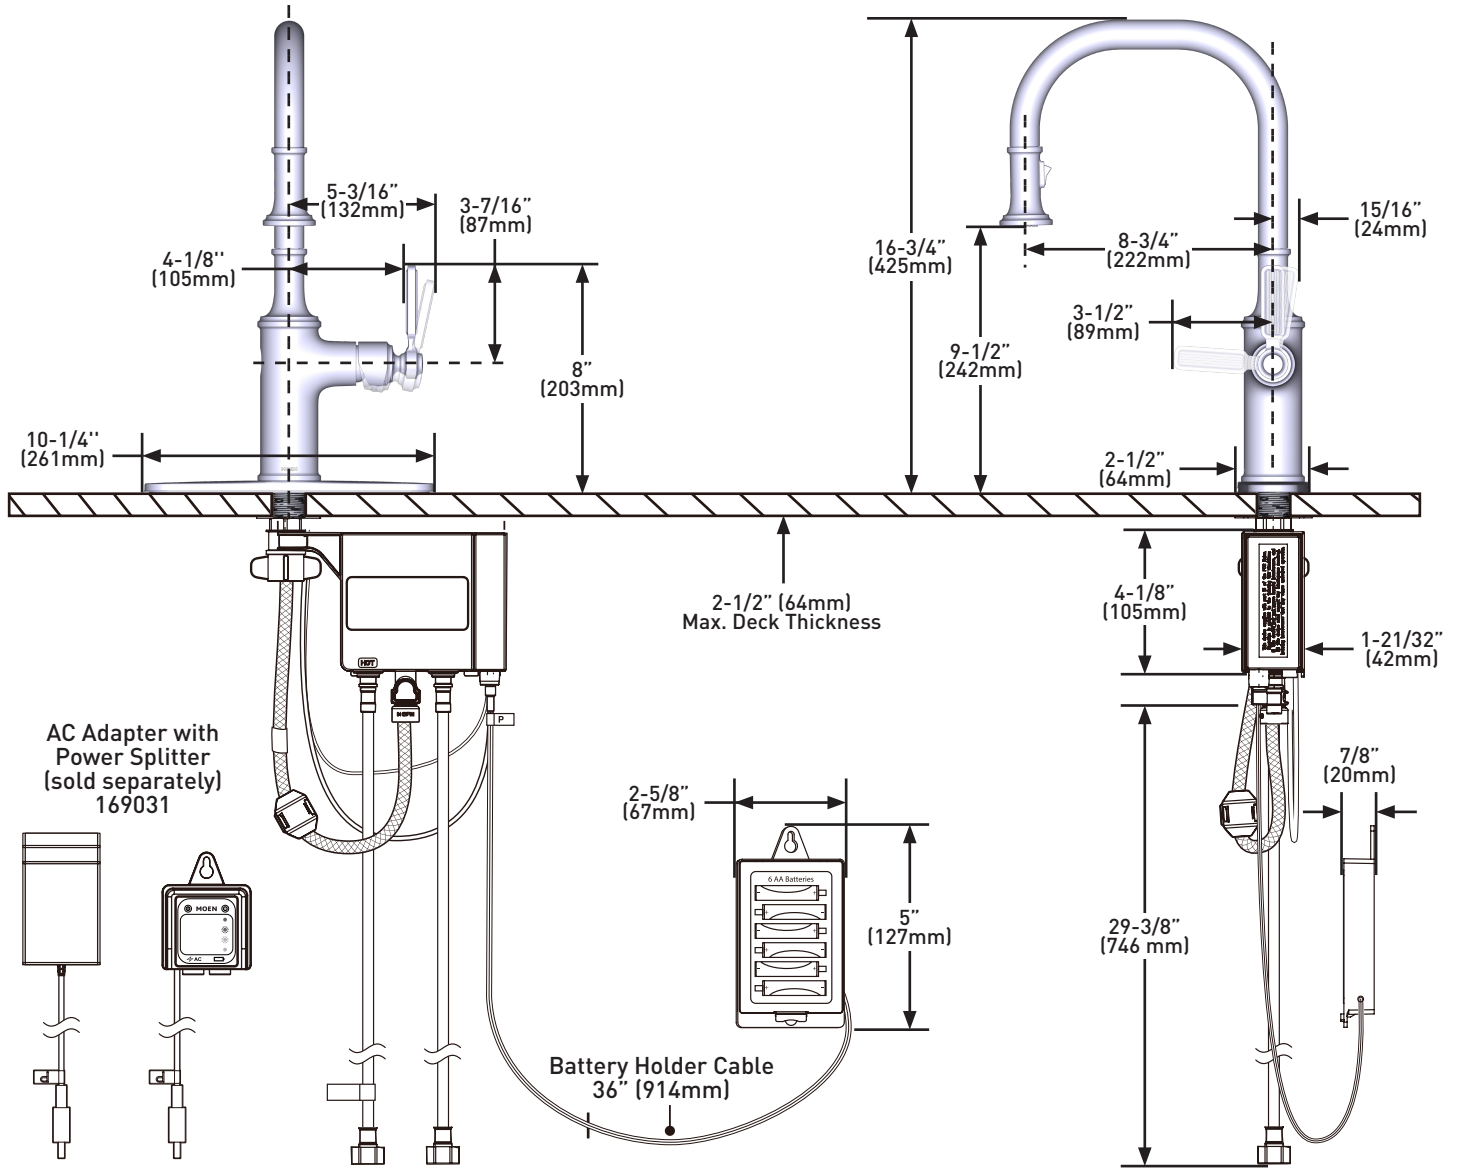

DESCRIPTION

- Reflex™ pulldown system offers smoother operation, easy movement and secure docking
- PowerClean™ Spray Technology
- Duralock™ quick connect installation
- Metal construction with various finishes identified by suffix
- Pulldown spray with 68" braided hose
- High arc spout provides height and reach to fill or clean large pots while pullout wand provides the maneuverability for cleaning or rinsing
- 360° rotating spout
- Flexible supply lines with 3/8" compression fittings

- Flow is limited to 1.5 gpm (5.7 L/min) at 60 psi

CARTRIDGE

- 1255™ Duralast™ cartridge for Single-Handle Faucets
- Engineered polymers, non-ferrous and stainless steel materials

STANDARDS

- Third party certified to IAPMO Green, ASME A112.18.1/CSA B-125.1 and all applicable requirements referenced therein including NSF 61/9 & 372
- Meets CalGreen and Georgia SB370 requirements
- Complies with California Proposition 65 and with the Federal Safe Drinking Water Act
- ADA ♿ for lever handle
- The backflow protection system in this device consists of two independently operating check valves, a primary and a secondary which prevent backflow

Smyth™ MotionSense Wave™

Single-Handle High Arc Pulldown Kitchen Faucet

MODELS: 7770EW Series

NOTE: THIS FAUCET IS DESIGNED TO BE INSTALLED THROUGH 1 OR 3 HOLES, 1-1/2" (38mm) MIN. DIA.

CRITICAL DIMENSIONS DO NOT SCALE

CRITICAL DIMENSIONS DO NOT SCALE