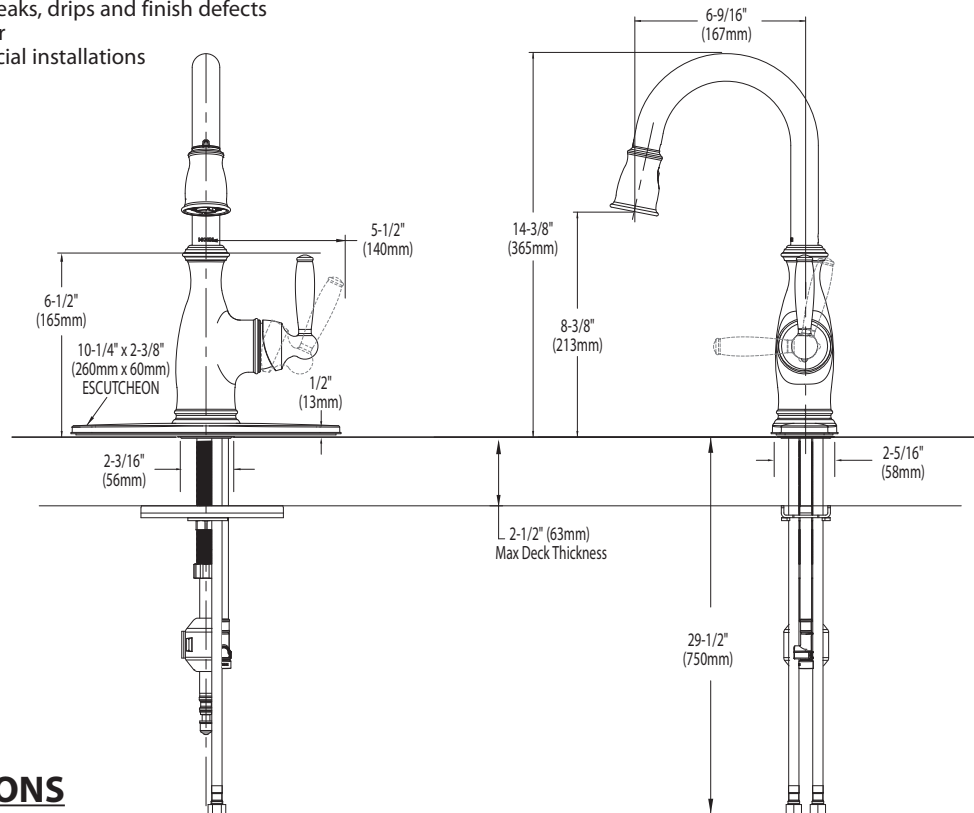

FLOW

- Flow is limited to 1.5 gpm (5.7 L/min) at 60 psi

CARTRIDGE

- 1255™ Duralast™ cartridge for Single-Handle Faucets

STANDARDS

- Third party certified to IAPMO Green, ASME A112.18.1/CSA B125.1 and all applicable requirements referenced therein including NSF 61/9
- Meets CalGreen and Georgia SB370 requirements
- Complies with California Proposition 65 and with the Federal Safe Drinking Water Act
- The backflow protection system in the device consists of two independently operating check valves, a primary and a secondary which prevent backflow
- **ADA**  for lever handle

Models: 5985 series

NOTE: THIS FAUCET IS DESIGNED TO BE INSTALLED
THRU 1 OR 3 HOLES, 1-1/2" (38mm) MIN. DIA.

CRITICAL DIMENSIONS

(DO NOT SCALE)

TO ORDER PARTS CALL: 1-800-BUY-MOEN

www.moen.com

Buy it for looks. Buy it for life.®

Specifications

FAUCET DESCRIPTION

- Reflex™ pulldown system offers smooth operation, easy movement and secure docking
- Metal construction with various finishes identified by suffix
- Quick connect installation
- Pullout spray with 68" braided hose
- Flexible supply lines with 3/8" compression fittings
- High arc spout provides the perfect height and reach for prep sinks while the pulldown feature provides infinite maneuverability for food preparation tasks
- 360° rotating spout

OPERATION

- Lever style handle
- Temperature controlled by 100° arc of handle travel
- Operates with less than 5 lbs. of force
- Operates in stream or spray mode in the pullout or retracted position
- When filling a vessel outside the sink, the pause feature conveniently stops the flow of water as the wand passes over the counter top