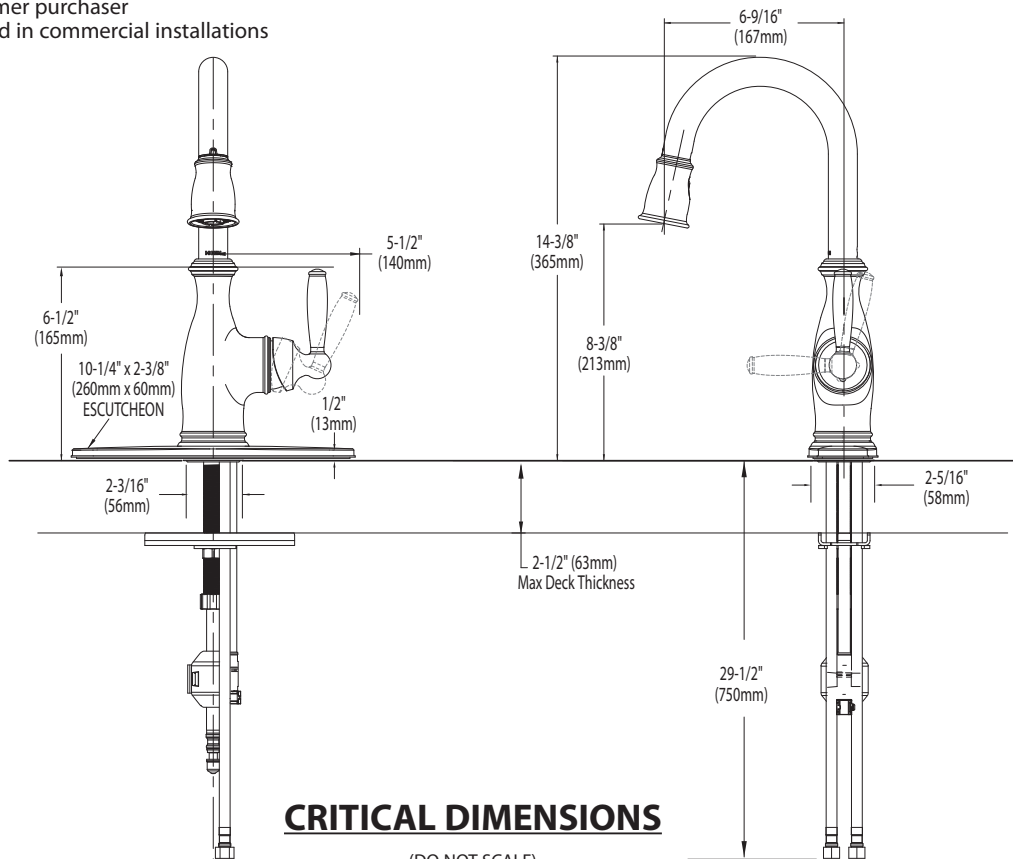

Specifications

FAUCET DESCRIPTION

- Reflex™ pulldown system offers smooth operation, easy movement and secure docking
- Metal construction with various finishes identified by suffix
- Quick connect installation
- Pullout spray with 68" braided hose
- Flexible supply lines with 3/8" compression fittings
- High arc spout provides the perfect height and reach for prep sinks while the pulldown feature provides infinite maneuverability for food preparation tasks
- 360° rotating spout

OPERATION

- Lever style handle
- Temperature controlled by 100° arc of handle travel
- Operates with less than 5 lbs. of force
- Operates in stream or spray mode in the pullout or retracted position
- When filling a vessel outside the sink, the pause feature conveniently stops the flow of water as the wand passes over the counter top

FLOW

- Flow is limited to 1.5 gpm (5.7 L/min) at 60 psi

CARTRIDGE

- 1255™ Duralast™ cartridge for Single-Handle Faucets

STANDARDS

- Third party certified to IAPMO Green, ASME A112.18.1/CSA B125.1 and all applicable requirements referenced therein including NSF 61/9
- Meets CalGreen and Georgia SB370 requirements
- Complies with California Proposition 65 and with the Federal Safe Drinking Water Act
- The backflow protection system in the device consists of two independently operating check valves, a primary and a secondary which prevent backflow
- ADA  for lever handle

Models: 5985 series

NOTE: THIS FAUCET IS DESIGNED TO BE INSTALLED
THRU 1 OR 3 HOLES, 1-1/2" (38mm) MIN. DIA.

CRITICAL DIMENSIONS

(DO NOT SCALE)

TO ORDER PARTS CALL: 1-800-BUY-MOEN

www.moen.com