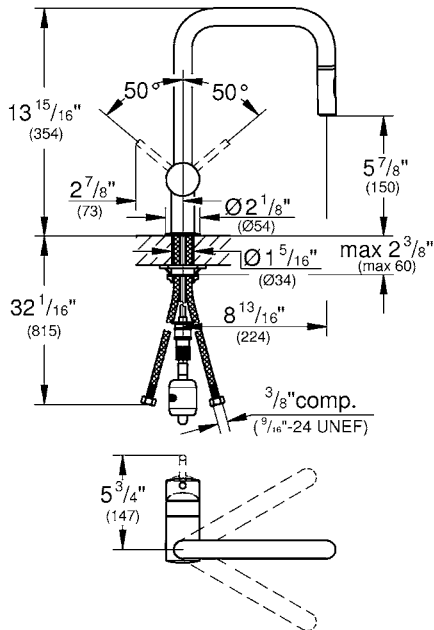

MINTA  
Single-Handle Kitchen Faucet  
MODEL # 32319003

Pure Freude  
an Wasser

**Product Description:**

**MINTA**

**Single-Handle Kitchen Faucet**

**Standard Specification:**

- U spout
- Single hole installation
- **GROHE SilkMove** ceramic cartridge
- **GROHE StarLight** chrome finish
- Pull-out dual spray - switch from regular flow to shower spray
- Adjustable flow rate limiter
- Swivel spout
- Integrated non-return valve
- SpeedClean anti-lime system
- Stainless steel flex lines
- Quick installation system
- Single lever handle
- Protected against backflow
- Max Flow Rate: 1.75 gpm (6.6 L/min)
- GROHE Limited Lifetime Warranty

**Applicable Codes & Standards:**

- Energy Policy Act of 1992
- NSF 61
- NSF 372
- ASME A112.18.1/CSA B125.1
- US Federal and State material regulations
- ICC/ANSI A117.1

**Color:**

- 32319003 Straight Chrome