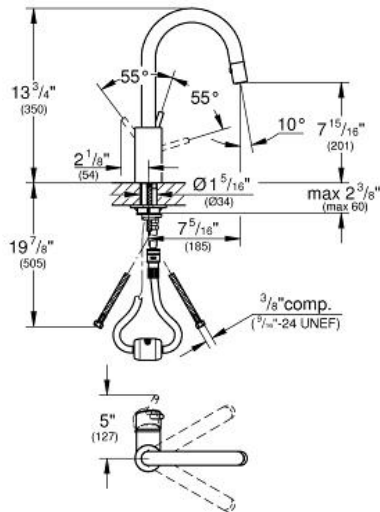

CONCETTO Single-lever sink mixer 1/2"

MODEL # 31479000

Pure Freude an Wasser

GROHE America, Inc | 200 North Gary Avenue, Suite G, Roselle, IL 60172
Phone: +1 (800) 444-7643 | Fax: +1 (800) 225-2778 | us-customerservice@grohe.com

Product Description: Single-lever sink mixer 1/2"

Standard Specification:

- For prep sinks
- **GROHE SilkMove** 35 mm ceramic cartridge
- Adjustable flow rate limiter
- Swivel Spout
- Swivel area 360°
- **Protected against backflow**
- Stainless steel flex lines
- Quick installation system

Product Description:

Adaptor

Standard Specification:

- **Foot control: activation of water via contact with sensor**
- 6 V lithium-battery supply (type CR-P2)
- **CE approved**
- Solenoid valve
- Fixed value mixing valve
- Automatic safety stop after 60 sec. (factory set)
- Retro-fit upgrade set compatible with all GROHE pull-out and pull-down kitchen faucets: K7® (32 178), LadyLux® (32 298, 32 226, 32 283, 33 893, 32 245, 32 256, 33 755, 33 759), Minta™ (32 319, 31 378), Bridgeford® (33 870), Concetto (32 665, 31 479, 31 453), Essence New (30 271), Parkfield® (30 213, 30 296), Eurodisc®/Eurodisc® Cosmopolitan (33 330), Europlus (32 946) and Alira (32 999)