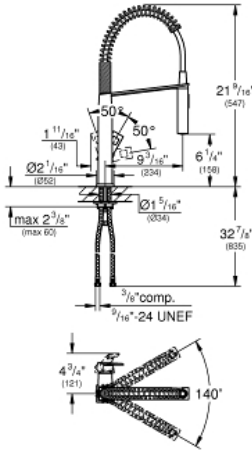

EUROCUBE
Single-Handle Kitchen Faucet
MODEL # 31401000

Pure Freude
an Wasser

Product Description:
EUROCUBE
Single-Handle Kitchen Faucet

Standard Specification:

- Single hole installation
- **GROHE StarLight** finish
- **GROHE SilkMove** 1.1" (28 mm) ceramic cartridge
- Locking Push Button Control - to switch from regular flow to spray
- Adjustable flow rate limiter
- Swivel spout
- Swivel area 140°
- 360° maneuverable spring arm
- Protected against backflow
- Stainless steel flex lines
- Under cupboard installation
- Quick installation system

Applicable Codes & Standards:

- Energy Policy Act of 1992
- NSF 61
- ASME A112.18.1/CSA B125.1
- US Federal and State material regulations
- ICC/ANSI A117.1

Color:

- 31401000 StarLight Chrome