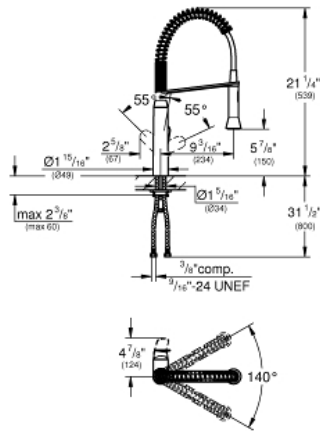

K7  
Single-Handle Kitchen Faucet  
MODEL # 31380000

Pure Freude  
an Wasser

**Product Description:**  
K7  
Single-Handle Kitchen Faucet

**Standard Specification:**

- Single hole installation
- GROHE StarLight finish
- GROHE SilkMove 1.4" (35 mm) ceramic cartridge
- Professional spray
- Locking Push Button Control - to switch from regular flow to spray
- Metal spray
- Adjustable flow rate limiter
- Swivel Spout
- Swivel area 140°
- Protected against backflow
- Stainless steel flex lines
- Quick installation system
- Max Flow Rate: 1.75 gpm (6.6 L/min)

**Applicable Codes & Standards:**

- Energy Policy Act of 1992
- NSF 61
- ASME A112.18.1/CSA B125.1
- US Federal and State material regulations
- ICC/ANSI A117.1

**Color:**

- 31380000 StarLight Chrome