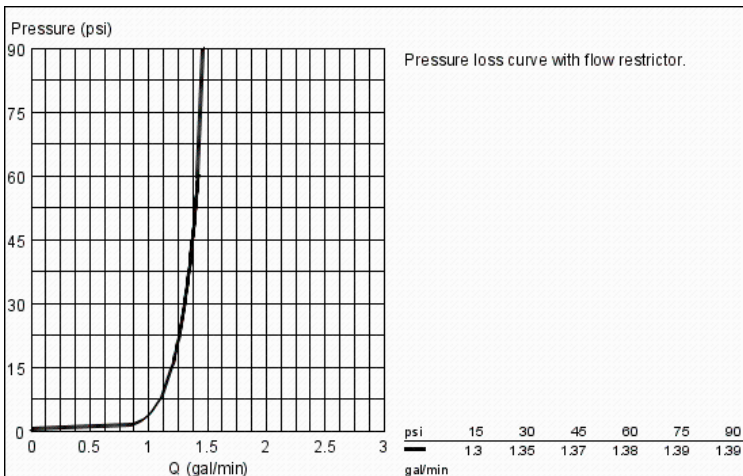

CONCETTO
Single-Handle Kitchen Faucet
MODEL # 3134910E

Pure Freude
an Wasser

Product Description:
CONCETTO
Single-Handle Kitchen Faucet

Standard Specification:

- High spout
- Single hole installation
- **GROHE StarLight** finish
- **GROHE SilkMove** 1.4" (35 mm) ceramic cartridge
- **GROHE EcoJoy** 1.5 gpm (5.7 l/min) flow restrictor
- GROHE Zero isolated inner water ways - lead and nickel free
- Flow strainer
- Swivel spout
- Integrated non-return valve
- Check valve included to prevent backflow
- Stainless steel flex lines
- **GROHE QuickFix** rapid installation system
- GROHE Limited Lifetime Warranty

Applicable Codes & Standards:

- Energy Policy Act of 1992
- NSF 61
- ASME A112.18.1/CSA B125.1
- US Federal and State material regulations
- ICC/ANSI A117.1
- CalGreen
- LOGO CEC

Color:

- 3134910E StarLight Chrome