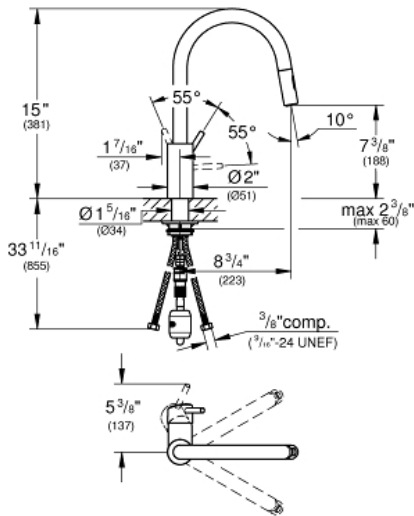

CONCETTO
Single-Handle Kitchen Faucet
MODEL # 3134910E

Pure Freude
an Wasser

Product Description:
CONCETTO
Single-Handle Kitchen Faucet

Standard Specification:

- High spout
- Single hole installation
- **GROHE StarLight** finish
- **GROHE SilkMove** 1.4" (35 mm) ceramic cartridge
- **GROHE EcoJoy** 1.5 gpm (5.7 l/min) flow restrictor
- GROHE Zero isolated inner water ways - lead and nickel free
- Flow strainer
- Swivel spout
- Integrated non-return valve
- Check valve included to prevent backflow
- Stainless steel flex lines
- **GROHE QuickFix** rapid installation system
- GROHE Limited Lifetime Warranty

Adaptor

Standard Specification:

- Foot control: activation of water via contact with sensor
- 6 V lithium-battery supply (type CR-P2)
- **CE approved**
- Solenoid valve
- Fixed value mixing valve
- Automatic safety stop after 60 sec. (factory set)
- Retro-fit upgrade set compatible with all GROHE pull-out and pull-down kitchen faucets: K7® (32 178), LadyLux® (32 298, 32 226, 32 283, 33 893, 32 245, 32 256, 33 755, 33 759), Minta™ (32 319, 31 378), Bridgeford® (33 870), Concetto (32 665, 31 479, 31 453), Essence New (30 271), Parkfield® (30 213, 30 296), Eurodisc®/Eurodisc® Cosmopolitan (33 330), Europlus (32 946) and Alira (32 999)

Color:

- 30310 000 chrome