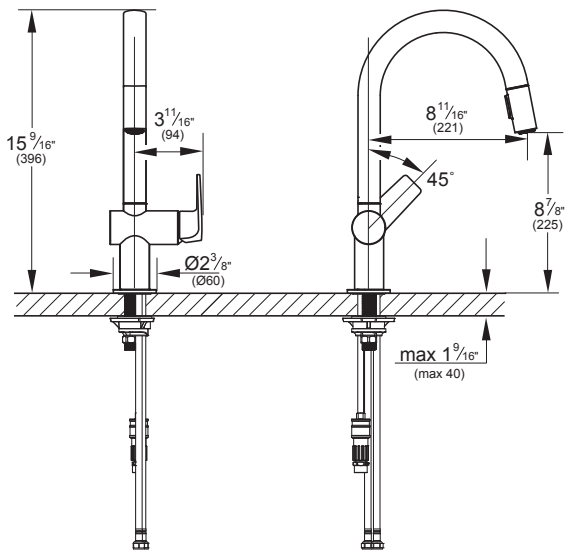

DEFINED  
Dual Spray Pull-Down  
Kitchen Faucet  
MODEL # 30377DC0

Pure Freude  
an Wasser

GROHE

ADA CEC

**Product Description:**

**DEFINED**

**Dual Spray Pull-Down Kitchen Faucet**

**Standard Specification:**

- GROHE SilkMove®
- GROHE StarLight®
- GROHE Magnetic Docking guarantees easy retraction and smooth docking of the spray head back to the starting position
- Pull-down dual spray with toggle function: allows you to switch between stream spray and shower spray
- 15 9/16" Faucet height
- 8 7/8" Aerator height
- 8 11/16" Faucet reach
- Speed Clean® anti-lime system
- Forward rotation lever - does not hit backsplash
- 360° Swivel radius
- Solid brass body
- Flexible connection hoses
- 1.75gpm flow rate
- CEC/CALGreen compliant