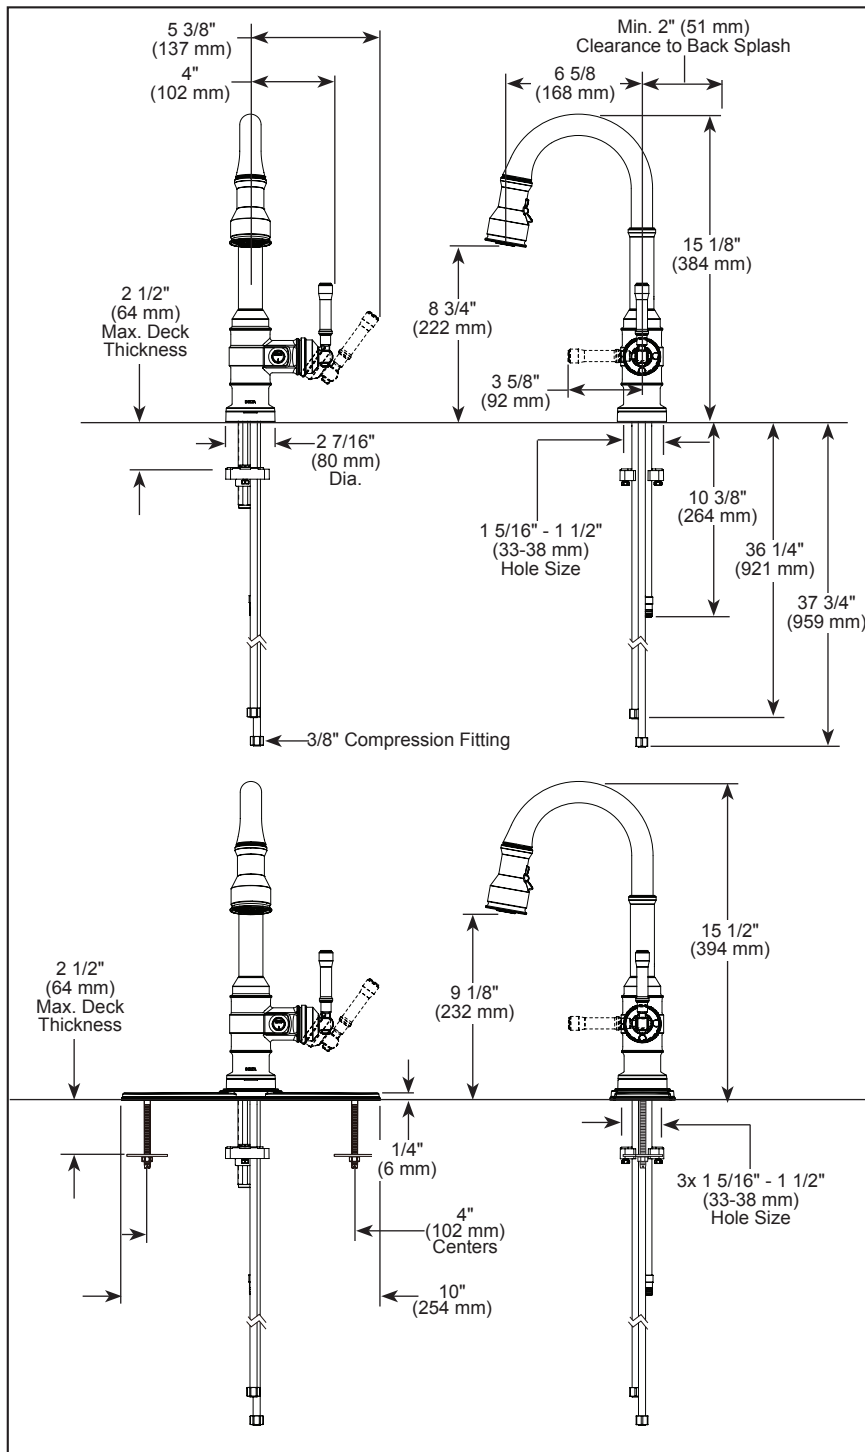

see what Delta can do™

BAR/PREP FAUCETS

- Broderick® Collection
- Single Handle Highrise Pull-Down

FEATURES:

- Touch₂O® Technology
- DIAMOND Seal® Technology
- MagnaTite® Magnetic Docking

STANDARD SPECIFICATIONS:

- Max flow rate 1.8 gpm @ 60 psi, 6.8 L/min @ 414 kPa
- One or three hole mount (10" escutcheon optional, not included)
- Diamond coated ceramic cartridge
- 3/8" O.D. straight, staggered PEX supply tubes
- Spout rotates 360°
- Hot/cold indicator markings
- Two-function wand; aerated stream or spray
- Dual integral check valves in sprayer
- LED indicator light signals on-off, water temperature and when batteries run low
- RP102157 Optional 120V AC adapter available (3 prong grounded outlet required)
- Uses 6 AA (included) or 6 C (not included) batteries

COMPLIES WITH:

- ASME A112.18.1 / CSA B125.1
- ICC/ANSI A117.1 - Valve control only

▲ Designate Proper Finish Suffix

Delta Faucet Company reserves the right (1) to make changes in specifications and materials, and (2) to change or discontinue models, both without notice or obligation. Dimensions are for reference only. See current full-line price book or www.deltafaucet.com for finish options and product availability.

DSP-K-9990T-DST Rev. C

Delta Faucet Company

55 E. 111th Street, Carmel, IN 46280
 350 South Edgeware Road, St. Thomas, ON N5P 4L1
 © 2024 Delta Faucet Company