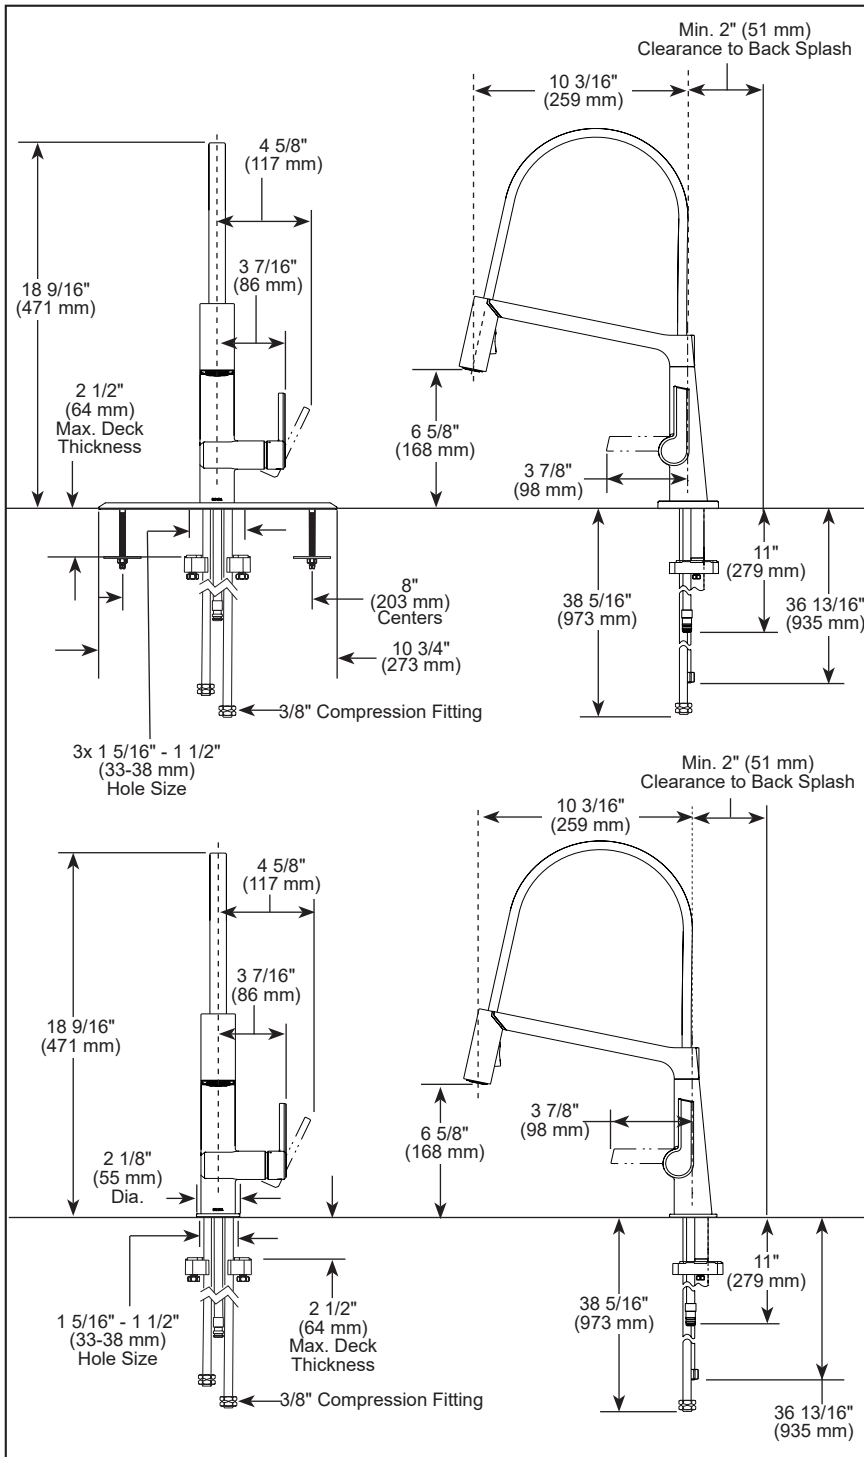

▲ Designate Proper Finish Suffix

Delta reserves the right (1) to make changes in specifications and materials, and (2) to change or discontinue models, both without notice or obligation. Dimensions are for reference only. See current full-line price book or www.deltafaucet.com for finish options and product availability.

Delta Faucet Company

55 E. 111th Street, Indianapolis, IN 46280
350 South Edgeware Road, St. Thomas, ON N5P 4L1
© 2023 Delta Faucet Company