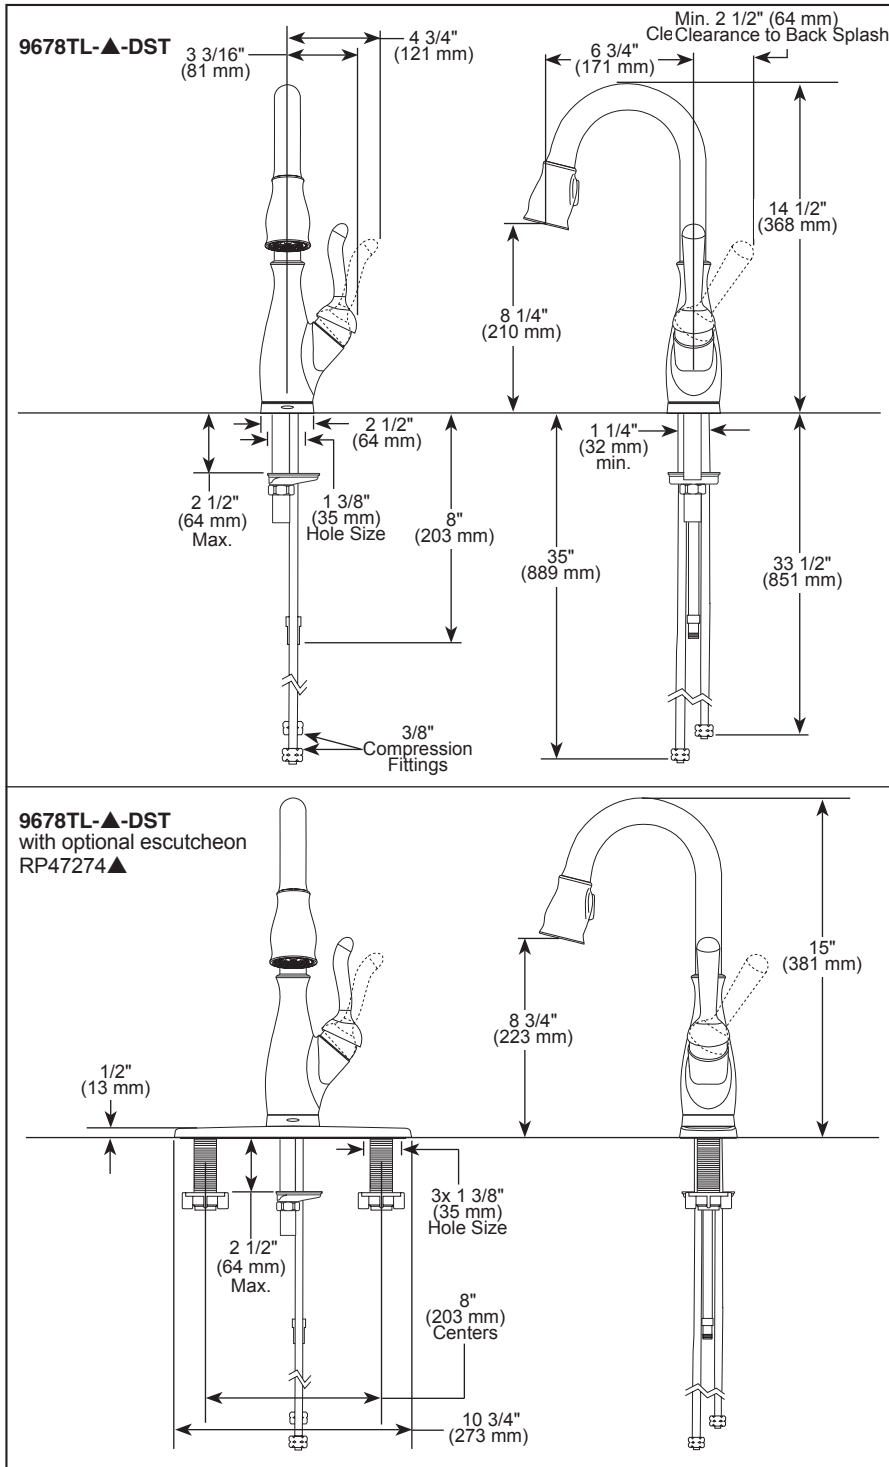

STANDARD SPECIFICATIONS:

- Max flow rate 1.8 gpm @ 60 psi, 6.8 L/m in @ 414 kPa
- One or three hole mount (escutcheon optional, not included)
- Diamond coated ceramic cartridge
- 3/8" O.D. straight, staggered PEX supply lines
- Spout rotates 360°
- Red/blue indicator markings
- Two function wand; aerated stream or spray
- Dual integral check valves in sprayer assembly
- LED indicator light signals on-off, water temperature and low batteries
- Uses 6 AA (included) or 6 C (optional) batteries
- Toggle between Touchless and Touch₂O® only settings

COMPLIES WITH:

- ASME A112.18.1/ CSA B125.1
- Indicates compliance to
- ICC/ANSI A117.1- Valve control only

9678TL-▲-DST

9678TL-▲-DST
with optional escutcheon

Delta reserves the right (1) to make changes in specifications and materials, and (2) to change or discontinue models, both without notice or obligation. Dimensions are for reference only. See current full-line price book or www.deltafaucet.com for finish options and product availability.