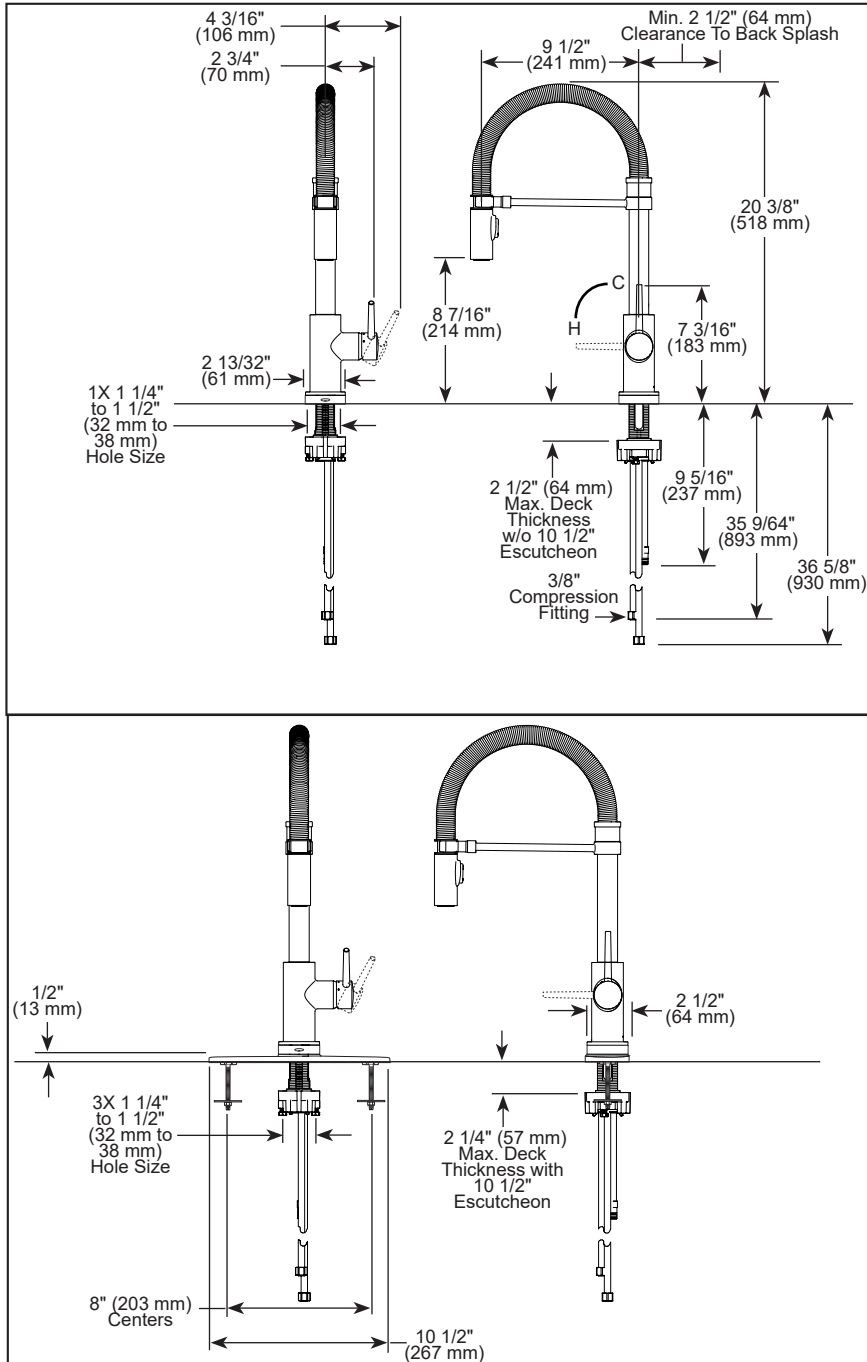

see what Delta can doSM

KITCHEN FAUCETS

- Trinsic[®] Collection
- Single Handle Pull-Down
- Spring Spout

FEATURES:

- Touch₂O[®] Technology
- DIAMOND Seal[®] Technology
- MagnaTite[®] Magnetic Docking
- Touch-Clean[®] Spray Holes

STANDARD SPECIFICATIONS:

- Max flow rate 1.8 gpm @ 60 psi, 6.8 L/min @ 414 kPa
- One or three hole mount (escutcheon not included, order separately)
- Diamond coated ceramic cartridge
- 3/8" O.D. straight, staggered PEX supply lines
- Rotating spout
- Red/Blue indicator markings
- Two-function wand; Aerated stream or spray
- Dual integral check valves in sprayer
- LED indicator light signals on-off, water temperature and when batteries run low
- Uses 6 AA (included) or 6 C (optional, not included) batteries

COMPLIES WITH:

- ASME A112.18.1 / CSA B125.1
- ICC/ANSI A117.1- Valve control only

▲ Designate proper finish suffix

Delta Faucet Company reserves the right (1) to make changes in specifications and materials, and (2) to change or discontinue models, both without notice or obligation. Dimensions are for reference only. See current full-line price book or www.deltafaucet.com for finish options and product availability.

DSP-K-9659T-DST Rev. D

Delta Faucet Company

55 E. 111th Street, Carmel, IN 46280
350 South Edgeware Road, St. Thomas, ON N5P 4L1
© 2024 Delta Faucet Company