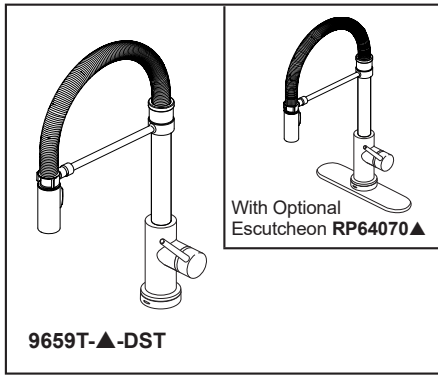

see what Delta can doSM

KITCHEN FAUCETS

- Trinsic[®] Collection
- Single Handle Pull-Down
- Spring Spout

FEATURES:

- Touch₂O[®] Technology
- DIAMOND Seal[®] Technology
- MagnaTite[®] Magnetic Docking
- Touch-Clean[®] Spray Holes

STANDARD SPECIFICATIONS:

- Max flow rate 1.8 gpm @ 60 psi, 6.8 L/min @ 414 kPa
- One or three hole mount (escutcheon not included, order separately)
- Diamond coated ceramic cartridge
- 3/8" O.D. straight, staggered PEX supply lines
- Rotating spout
- Red/Blue indicator markings
- Two-function wand; Aerated stream or spray
- Dual integral check valves in sprayer
- LED indicator light signals on-off, water temperature and when batteries run low
- Uses 6 AA (included) or 6 C (optional, not included) batteries

COMPLIES WITH:

- ASME A112.18.1 / CSA B125.1
- ICC/ANSI A117.1- Valve control only

▲ Designate proper finish suffix

Delta Faucet Company reserves the right (1) to make changes in specifications and materials, and (2) to change or discontinue models, both without notice or obligation. Dimensions are for reference only. See current full-line price book or www.deltafaucet.com for finish options and product availability.