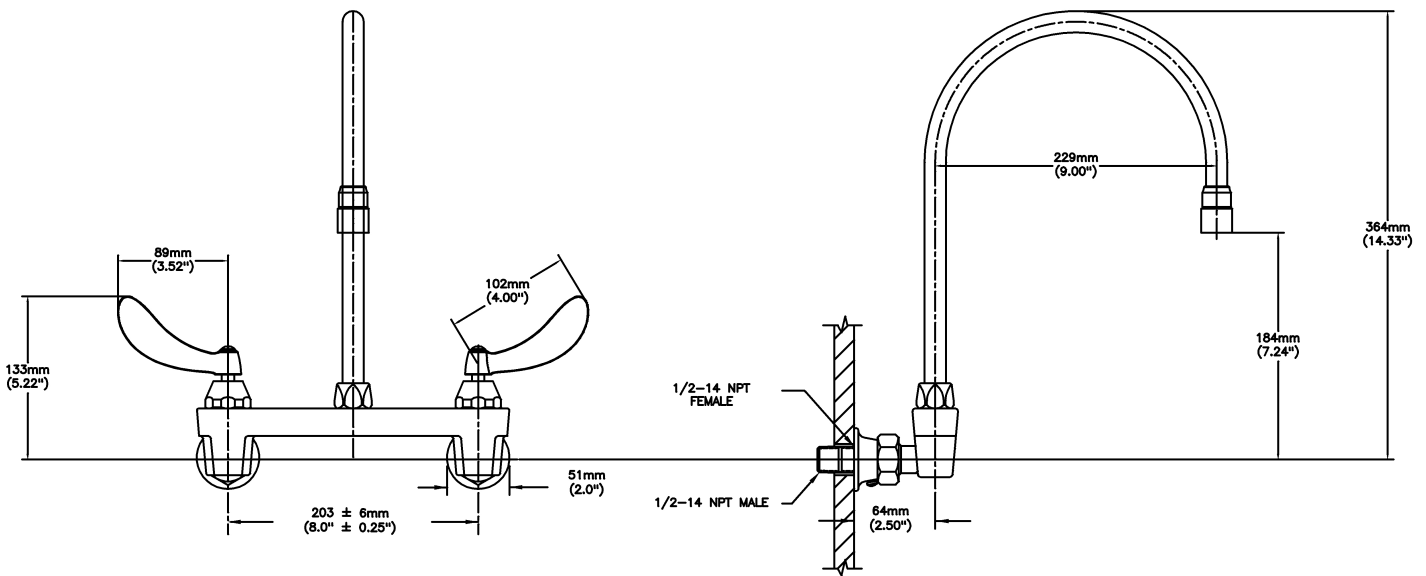

NOTES:

28T4 - 8" Wallmount LESS Integral Check Stops - TUF-TECK®

SPECIFICATION:

- 203 mm (8") centers cast brass wallmount sink faucet
- Centers adjustable from 7.75" to 8.25" unless AC option selected
- Two handle
- Polished chrome plated finish
- LESS integral stops
- CER-TECK® 1/4 turn ceramic disk cartridges
- Spout: R7 - Gooseneck spout-9.0" spout reach -12.7" height(unmounted)- Standard rigid/swivel field installation unless LS Limited swing option selected-Vandal resistant.090" wall thickness
- Outlet#: 3 - Vandal Resistant Aerator Outlet- 1.5 GPM (5.7 L/min) Flow Rate at 60 psi- pressure compensating
- Handle#: 4 - 102 mm (4") Blade Handles- ADA Compliant-Sanitary Hoods-Metal-Color indexed-Vandal resistant screws

OPERATION:

- Not Available

(Dimensional drawing on following page)

Delta reserves the right (1) to make changes to specifications and materials, and (2) to change or discontinue models, both without notice or obligation. Dimensions are for reference. Measurement may vary plus or minus 6mm(0.25"). Mounting locations are suggested only. Check with local codes for requirements in your area. This spec was produced April 14, 2021.

INLETS: 1/2-14 NPT (FEMALE)
OR 1/2-14 NPT (MALE) - WITH SUPPLIED NIPPLE

Delta reserves the right (1) to make changes to specifications and materials, and (2) to change or discontinue models, both without notice or obligation. Dimensions are for reference. Measurement may vary plus or minus 6mm(0.25"). Mounting locations are suggested only. Check with local codes for requirements in your area. This spec was produced April 14, 2021.