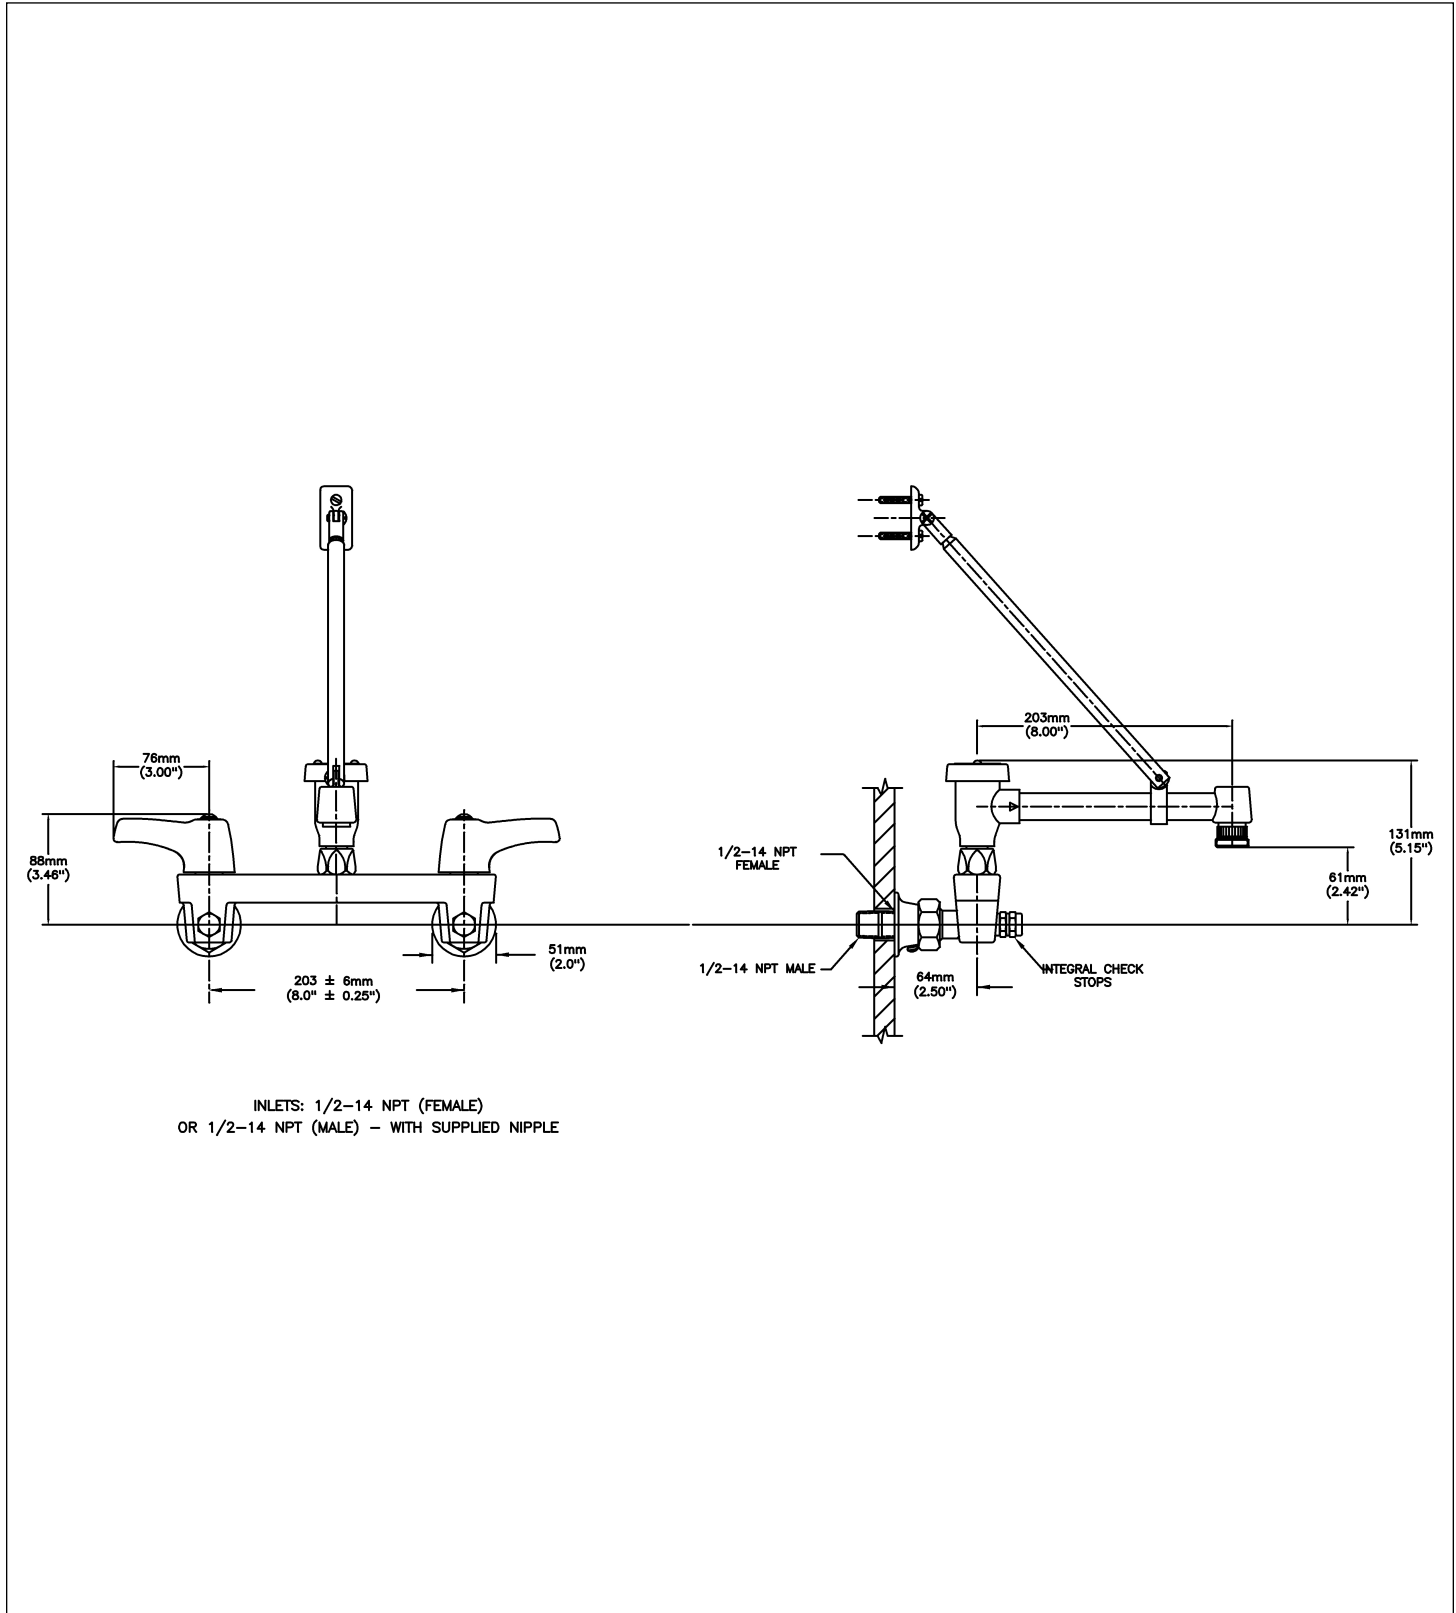

### Model No: 28C2383

#### SPECIFICATION:

- 203 mm (8") centers cast brass wallmount service sink faucet
- Centers adjustable from 7.75" to 8.25" unless AC option selected
- Two handle
- With integral check stops
- Polished chrome plated finish
- Heavy duty 1/2" IPS brass pipe rigid pail hook spout
- CER-TECK® 1/4 turn ceramic disk structures
- Spout#: 3 - 267mm (10 1/2") Long Rigid Spout with Pail Hook, ADJUSTABLE Top/Bottom Brace
- Outlet#: 8 - Body mounted Angle Vacuum Breaker - Garden Hose End Outlet on spout
- Handle#: 3 - 76 mm (3") Lever Blade Handles-ADA Compliant-Metal-Color indexed-Vandal Resistant screws

#### OPERATION:

- Not Available

***(Dimensional drawing on following page)***

Delta reserves the right (1) to make changes to specifications and materials, and (2) to change or discontinue models, both without notice or obligation. Dimensions are for reference. Measurement may vary plus or minus 6mm(0.25"). Mounting locations are suggested only. Check with local codes for requirements in your area. This spec was produced April 13, 2021.

Delta reserves the right (1) to make changes to specifications and materials, and (2) to change or discontinue models, both without notice or obligation. Dimensions are for reference. Measurement may vary plus or minus 6mm(0.25"). Mounting locations are suggested only. Check with local codes for requirements in your area. This spec was produced April 13, 2021.