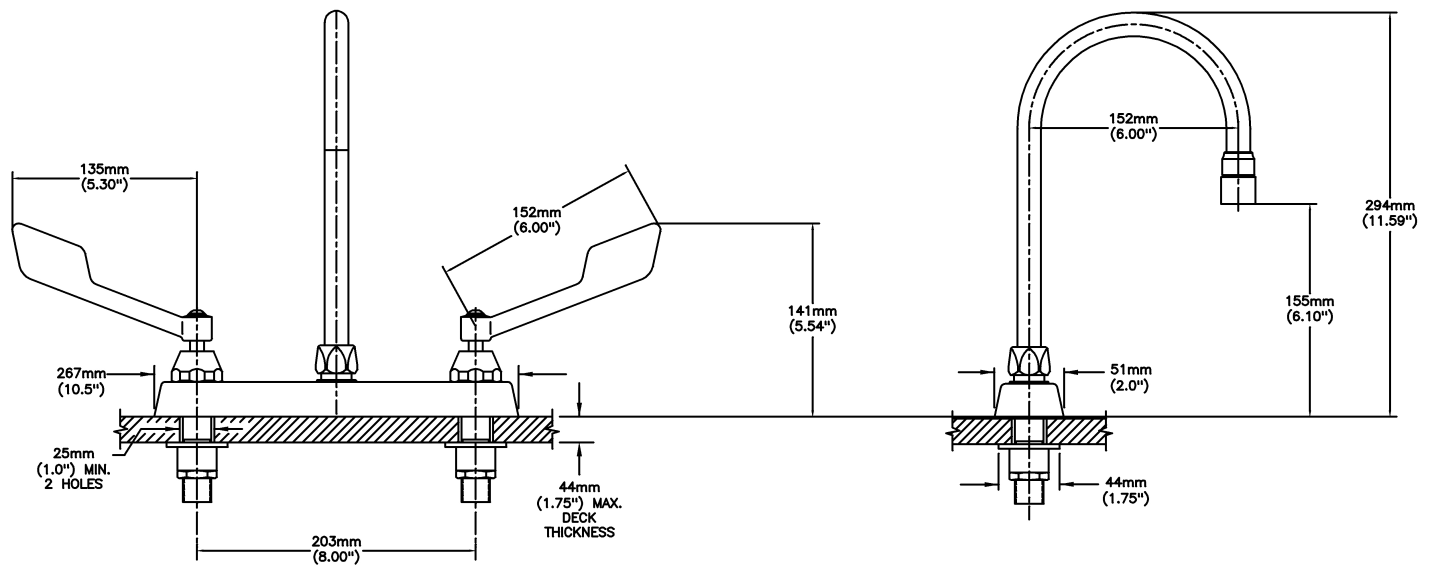

#### SPECIFICATION:

- Heavy Duty Cast Brass sink faucet
- 203 mm (8") centers
- Two handle
- Polished chrome plated finish
- Metal hold-down package
- CER-TECK® ceramic structures
- Spout#: 9 - Gooseneck spout-6.0" spout reach - 10.4" height (unmounted)- Standard rigid/swivel field installation unless LS Limited swing option selected- Vandal resistant .090" wall thickness-(R4)
- Outlet#: 4 - Standard 1.5 GPM (5.7 L/Min) Flow Control Aerator
- Handle#: 5 - 152 mm (6") Wrist Blade Handles-ADA Compliant- Sanitary Hoods-Metal-Color indexed-Vandal resistant screws

#### OPERATION:

- Not Available

***(Dimensional drawing on following page)***

Delta reserves the right (1) to make changes to specifications and materials, and (2) to change or discontinue models, both without notice or obligation. Dimensions are for reference. Measurement may vary plus or minus 6mm(0.25"). Mounting locations are suggested only. Check with local codes for requirements in your area. This spec was produced April 27, 2021.

INLET FOR 3/8" OR 1/2" FLEXIBLE RISER  
OR 1/2-14 NPSM COUPLING NUT (NOT SUPPLIED)

Delta reserves the right (1) to make changes to specifications and materials, and (2) to change or discontinue models, both without notice or obligation. Dimensions are for reference. Measurement may vary plus or minus 6mm(0.25"). Mounting locations are suggested only. Check with local codes for requirements in your area. This spec was produced April 27, 2021.