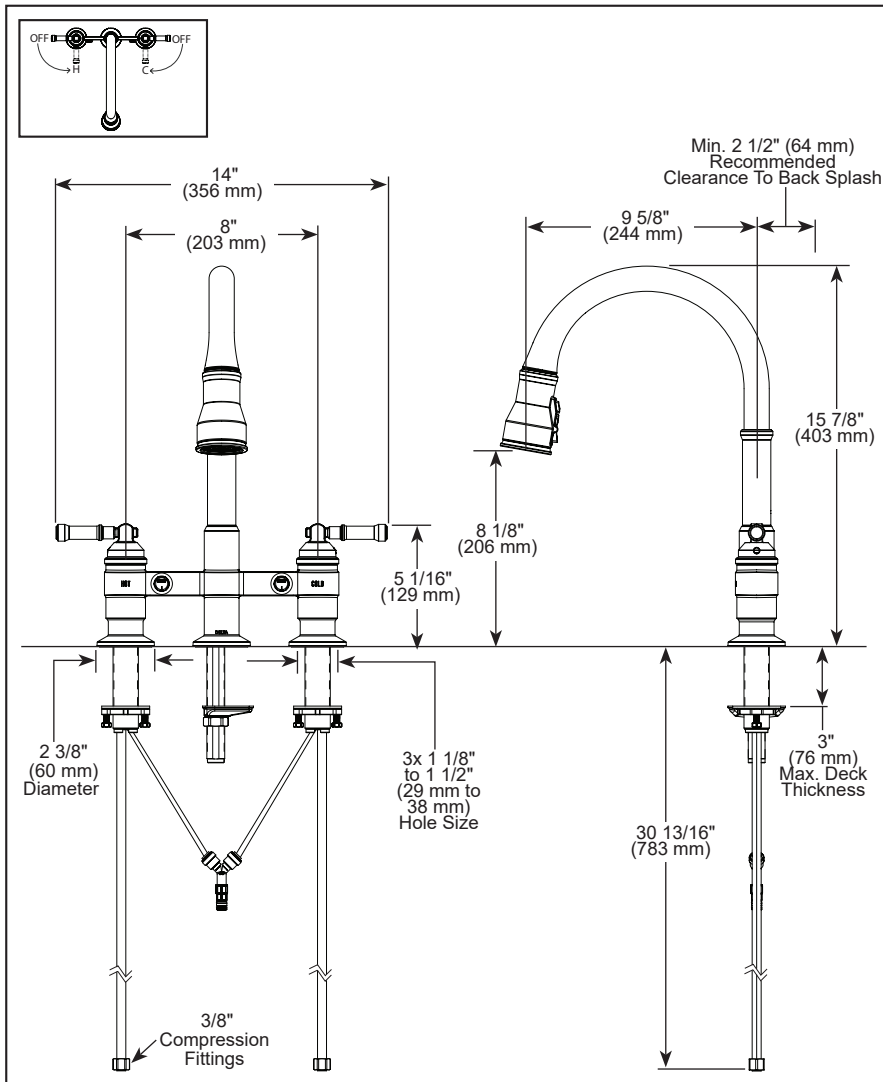

STANDARD SPECIFICATIONS:

- Max flow rate 1.8 gpm @ 60 psi, 6.8 L/min @ 414 kPa
- Three hole mount
- Ceramic cartridges
- Spout rotates 360°
- Solid brass body - DST construction
- 1/4 turn handle stops
- Hot and cold stems are interchangeable

COMPLIES WITH:

- ASME A112.18.1 / CSA B125.1
- ♿ Indicates compliance to ICC/ANSI A117.1 - Valve control only

2390L-DST ▲

▲ Designate Proper Finish Suffix

Delta reserves the right (1) to make changes in specifications and materials, and (2) to change or discontinue models, both without notice or obligation. Dimensions are for reference only. See current full-line price book or www.deltafaucet.com for finish options and product availability.

DSP-K-2390L-DST Rev. B

Delta Faucet Company

55 E. 111th Street, Carmel, IN 46280
350 South Edgeware Road, St. Thomas, ON N5P 4L1
© 2024 Delta Faucet Company