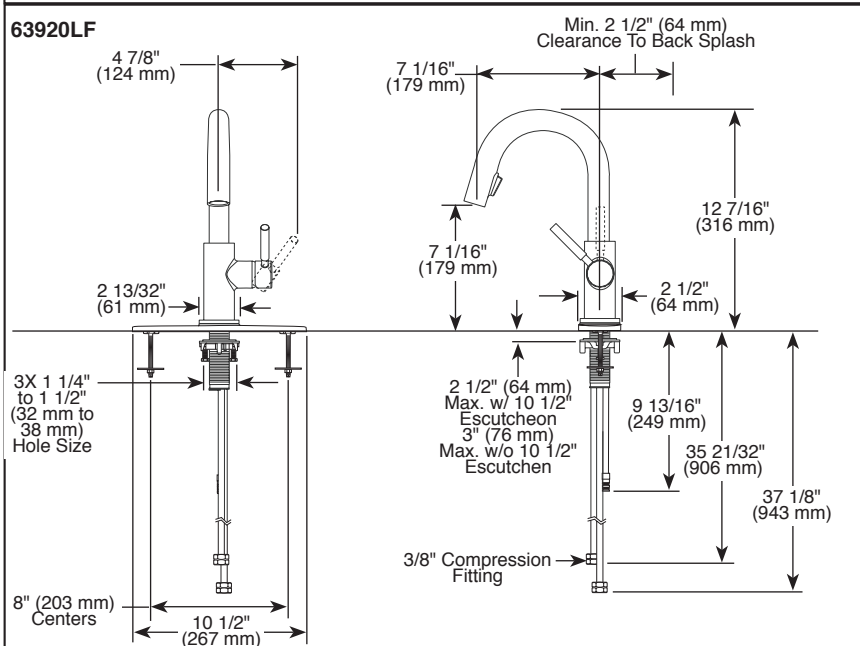

BRIZO®

KITCHEN FAUCETS

- Solna® Collection
- Single Handle Deck Mount
- 2-Function Pull-Down Sprayer
- Single or 3 Hole Sink Applications
- Centermount or 8" (203 mm) Centers w/ Optional 10 1/2 (267 mm) Escutcheon
- MagneDock® Magnetic Docking

Submitted Model No.: _____

Specific Features: _____

STANDARD SPECIFICATIONS:

- Single handle, 2-function pull-down kitchen faucets for exposed mounting on single or three hole sinks.
- 15 11/16" (399 mm) high, 9 3/32" (231 mm) long, spout swings 360°.
- Lever handle. Control mechanism shall be full-motion valve cartridge.
- Quick connect hoses.
- Pull-down wand operates in an aerated or spray mode via ergonomic button.
- MagneDock® magnetic docking.
- Dual integral check valves in sprayer.
- Hose travels inside mounting shank so it will not interfere with deck edges.
- Keyed 10 1/2" (267 mm) escutcheon to help alignment and aid installation.
- Maximum 1.80 gpm @ 60 psi, 6.8 L/min @ 414 kPa