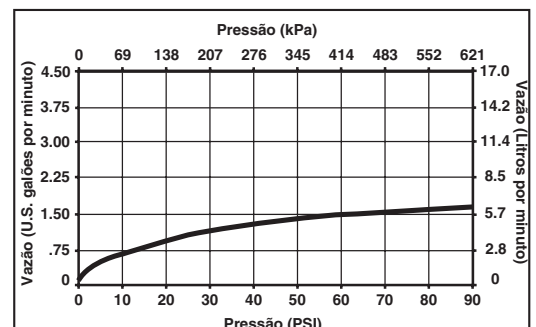

COMPLIES WITH:

- ASME A112.18.1 / CSA B125.1
- ASME A112.18.6
- Indicates compliance to ICC/ANSI A117.1
- Verified compliant with .25% weighted average Pb content regulations.