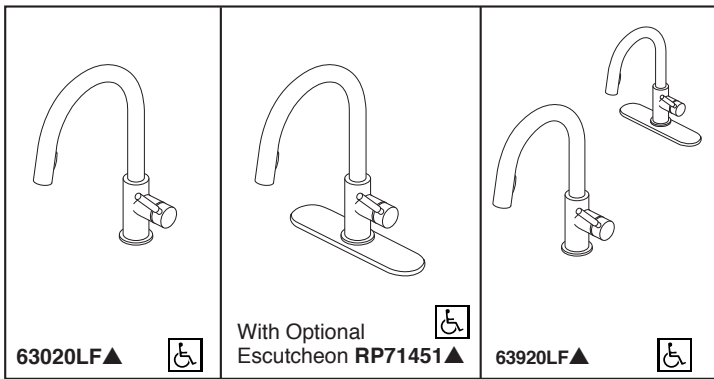

BRIZO®

KITCHEN FAUCETS

- Solna® Collection
- Single Handle Deck Mount
- 2-Function Pull-Down Sprayer
- Single or 3 Hole Sink Applications
- Centermount or 8" (203 mm) Centers w/ Optional 10 1/2 (267 mm) Escutcheon
- MagneDock® Magnetic Docking

Submitted Model No.: _____

Specific Features: _____

STANDARD SPECIFICATIONS:

- Single handle, 2-function pull-down kitchen faucets for exposed mounting on single or three hole sinks.
- 15 11/16" (399 mm) high, 9 3/32" (231 mm) long, spout swings 360°.
- Lever handle. Control mechanism shall be full-motion valve cartridge.
- Quick connect hoses.
- Pull-down wand operates in an aerated or spray mode via ergonomic button.
- MagneDock® magnetic docking.
- Dual integral check valves in sprayer.
- Hose travels inside mounting shank so it will not interfere with deck edges.
- Keyed 10 1/2" (267 mm) escutcheon to help alignment and aid installation.
- Maximum 1.80 gpm @ 60 psi, 6.8 L/min @ 414 kPa