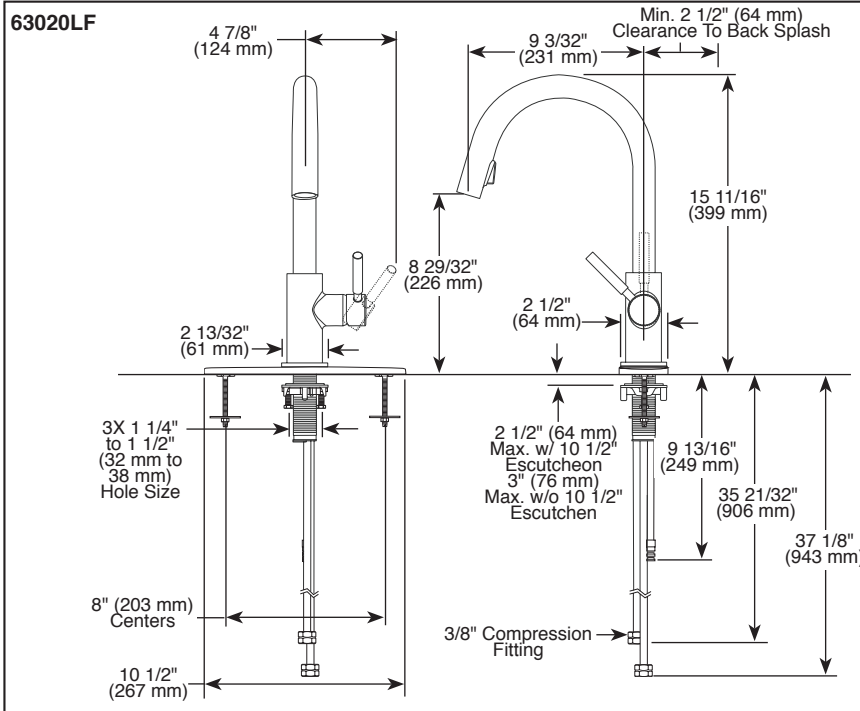

BRIZO®

KITCHEN FAUCETS

- Solna® Collection
- Single Handle Deck Mount
- 2-Function Pull-Down Sprayer
- Single or 3 Hole Sink Applications
- Centermount or 8" (203 mm) Centers w/ Optional 10 1/2 (267 mm) Escutcheon
- MagneDock® Magnetic Docking

Submitted Model No.: _____

Specific Features: _____

STANDARD SPECIFICATIONS:

- Single handle, 2-function pull-down kitchen faucets for exposed mounting on single or three hole sinks.
- 15 11/16" (399 mm) high, 9 3/32" (231 mm) long, spout swings 360°.
- Lever handle. Control mechanism shall be full-motion valve cartridge.
- Quick connect hoses.
- Pull-down wand operates in an aerated or spray mode via ergonomic button.
- MagneDock® magnetic docking.
- Dual integral check valves in sprayer.
- Hose travels inside mounting shank so it will not interfere with deck edges.
- Keyed 10 1/2" (267 mm) escutcheon to help alignment and aid installation.
- Maximum 1.80 gpm @ 60 psi, 6.8 L/min @ 414 kPa