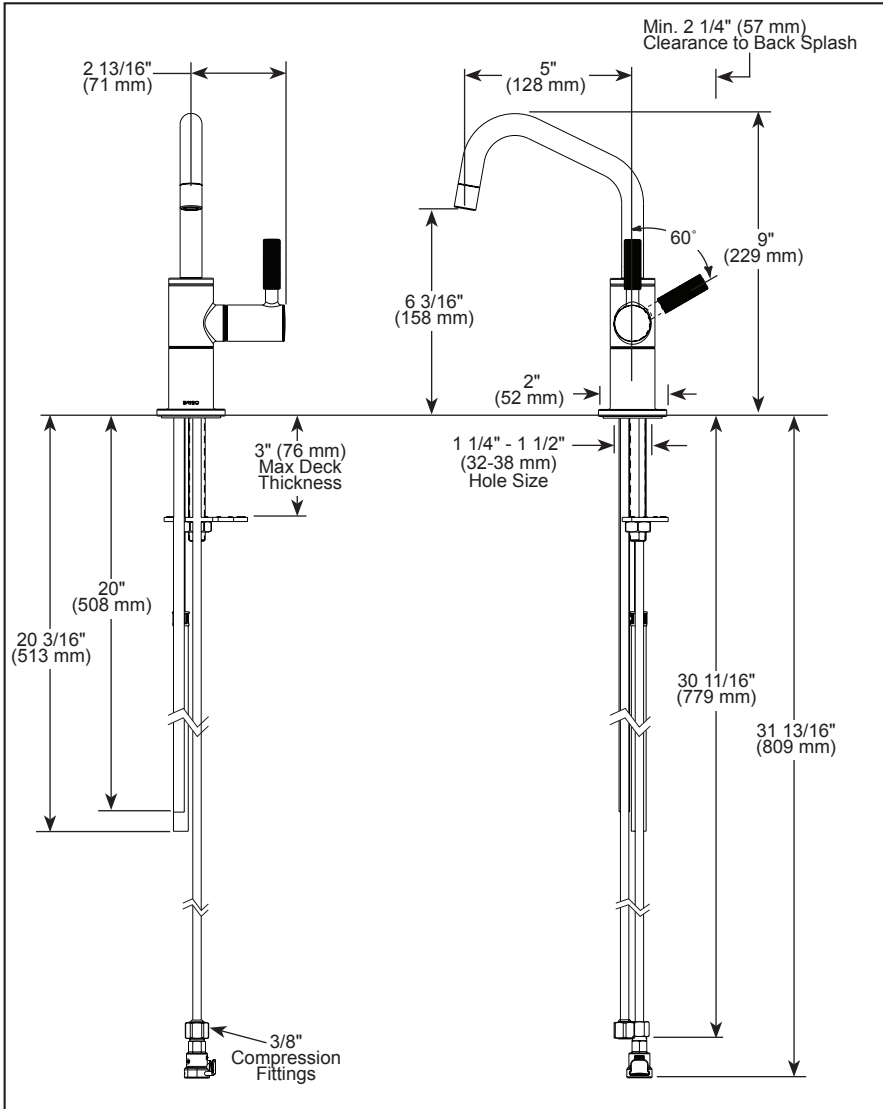

COMPLIES WITH:

- ASME A112.18.1 / CSA B125.1
- ASME A112.18.6
- ♿ Indicates compliance to ICC/ANSI A117.1

▲ Designate proper finish suffix

Brizo Kitchen & Bath Company reserves the right (1) to make changes in specifications and materials, and (2) to change or discontinue models, both without notice or obligation. Dimensions are for reference only. See current full-line price book or www.brizo.com for finish options and product availability.

BSP-K-61363LF-H Rev. C

Brizo Kitchen & Bath Company

55 E. 111th Street, Carmel, IN 46280
350 South Edgeware Road, St. Thomas, ON N5P 4L1
© 2023 Brizo Kitchen & Bath Company