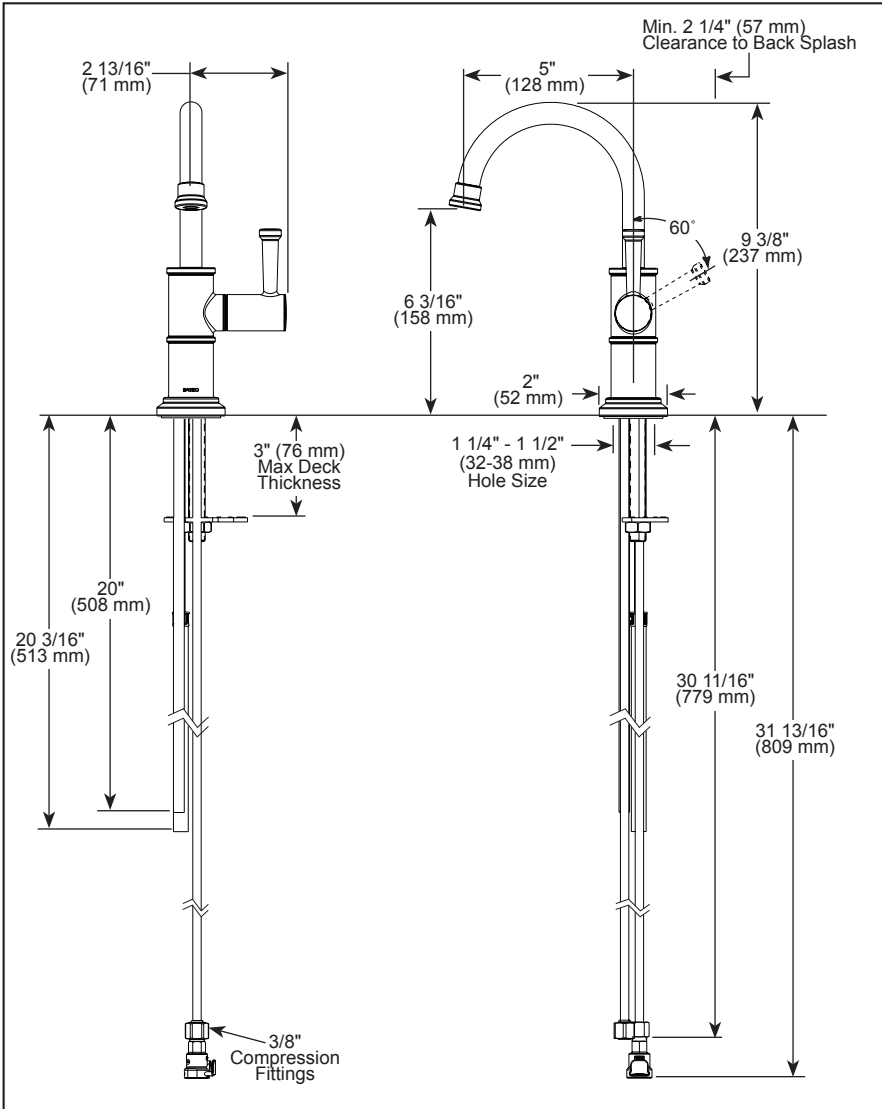

COMPLIES WITH:

- ASME A112.18.1/ CSA B125.1
- ASME A112.18.6
- ♿ Indicates compliance to ICC/ANSI A117.1

▲ Designate proper finish suffix

Brizo Kitchen & Bath Company reserves the right (1) to make changes in specifications and materials, and (2) to change or discontinue models, both without notice or obligation. Dimensions are for reference only. See current full-line price book or www.brizo.com for finish options and product availability.

BSP-K-61325LF-H Rev. C

Brizo Kitchen & Bath Company

55 E. 111th Street, Carmel, IN 46280
350 South Edgeware Road, St. Thomas, ON N5P 4L1
© 2023 Brizo Kitchen & Bath Company