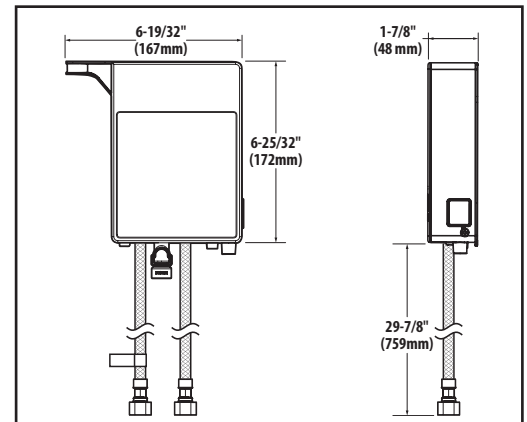

MOEN 

Nio™ Single Handle High Arc Pulldown Kitchen Faucet

Models: S75005EV2 series

NOTE: THIS FAUCET IS DESIGNED TO BE INSTALLED THROUGH 1 HOLE, 1-1/2" (38mm) MIN. DIA.

Close up view of Control Box

Battery Holder