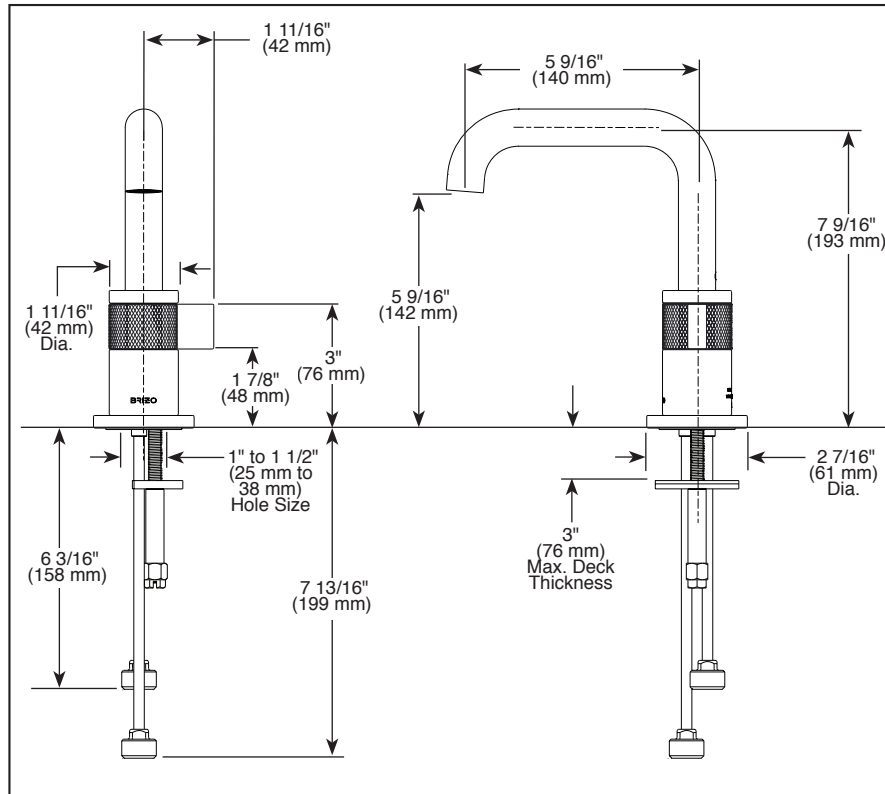

## BATHROOM FAUCET

- Litze® Collection
- Single Handle Deck Mount

Submitted Model No.: \_\_\_\_\_

Specific Features: \_\_\_\_\_

### STANDARD SPECIFICATIONS:

- Max. flow rate 1.5 gpm @ 60 psi, 5.7 L/min @ 414 kPa
- Max. flow rate (ECO models only) 1.2 gpm @ 60 psi, 4.5 L/min @ 414 kPa
- Knurl or Teak accents
- Control mechanism - 28 mm ceramic mixing cartridge with metal stem and 90° rotation
- 1/2-14 NPSM threaded inlets
- Spout features hidden water efficient laminar flow aerator
- Solid brass fabricated body
- Drain sold separately

### COMPLIES WITH:

- ASME A112.18.1 / CSA B125.1
- ASME A112.18.2 / CSA B125.2
- EPA WaterSense®

<p><b>RP72411▲</b> Grid Strainer Drain less overflow holes</p> 	<p><b>RP72413▲</b> Push Button Drain less overflow holes</p>  <p>2 3/4" (70 mm) Dia.</p>	<p><b>RP81627▲</b> Push Button Drain less overflow holes</p>  <p>1 5/8" (41 mm) Dia.</p>
<p><b>RP72412▲</b> Grid Strainer Drain with overflow holes</p> 	<p><b>RP72414▲</b> Push Button Drain with overflow holes</p>  <p>2 3/4" (70 mm) Dia.</p>	<p><b>RP81628▲</b> Push Button Drain with overflow holes</p>  <p>1 5/8" (41 mm) Dia.</p>