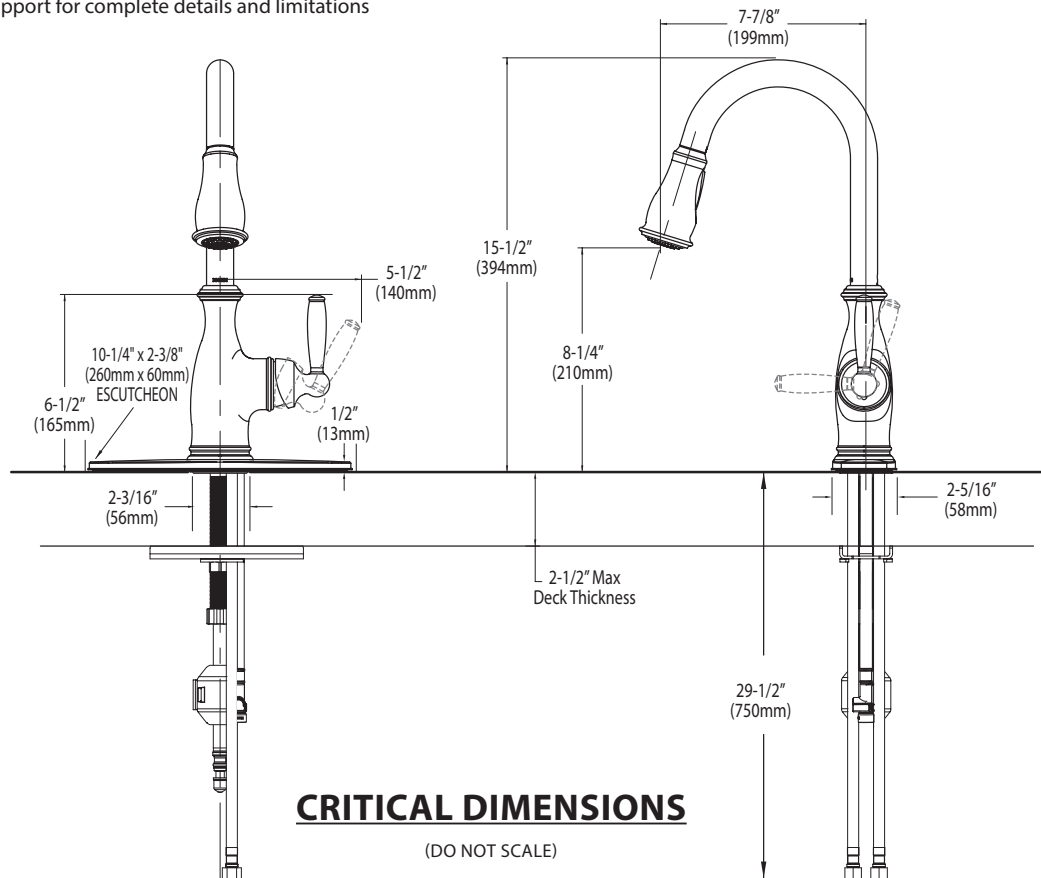

OPERATION

- Lever style handle
- Temperature controlled by 100° arc of handle travel
- Operates with less than 5 lbs. of force
- Operates in stream or spray mode in the pullout or retracted position
- When filling a vessel outside the sink, the pause feature conveniently stops the flow of water as the wand passes over the counter top

Visit www.moen.com/support for complete details and limitations

BRANTFORD™ Single Handle High Arc Pulldown Kitchen Faucet

Models: 7185 series

NOTE: THIS FAUCET IS DESIGNED TO BE INSTALLED THROUGH 1 OR 3 HOLES, 1-1/2" (38mm) MIN. DIA.

TO ORDER PARTS CALL: 1-800-BUY-MOEN

www.moen.com

Buy it for looks. Buy it for life.®

Specifications

FAUCET DESCRIPTION

- Reflex™ pulldown system offers smooth operation, easy movement and secure docking
- Power Clean™ spray technology
- Metal construction with various finishes identified by suffix
- Quick connect installation
- Pullout spray with 68" braided hose
- Flexible supply lines with 3/8" compression fittings
- High arc spout provides height and reach to fill or clean large pots while pull out wand provides the maneuverability for cleaning or rinsing
- 360° rotating spout