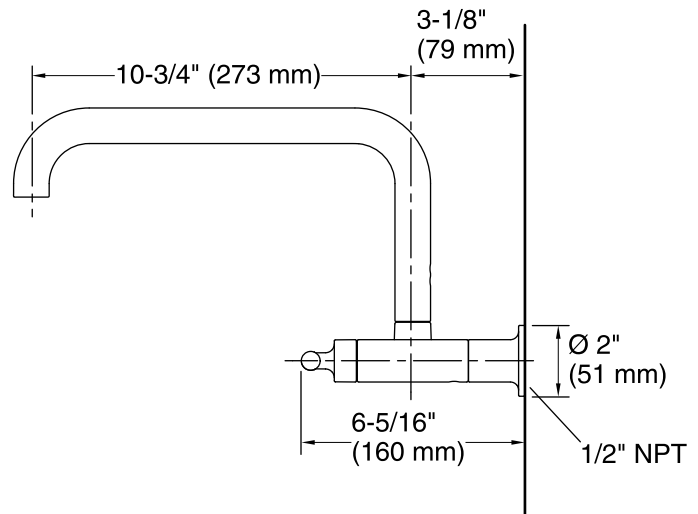

	CP	Polished Chrome
	SN	Vibrant® Polished Nickel
	VS	Vibrant® Stainless
	BL	Matte Black

Technical Information

All product dimensions are nominal.

Faucet:

Flow rate: 1.5 gal/min (5.7 l/min)

Pressure: 60 psi (4.1 bar)