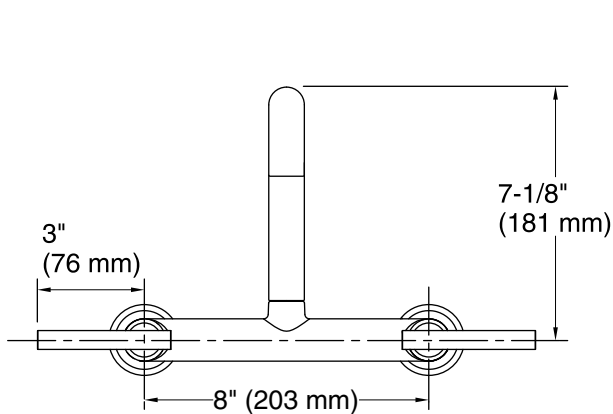

	CP	Polished Chrome
	SN	Vibrant® Polished Nickel
	VS	Vibrant® Stainless
	BL	Matte Black

Technical Information

All product dimensions are nominal.

Faucet:

Flow rate: 1.5 gal/min (5.7 l/min)

Pressure: 60 psi (4.1 bar)