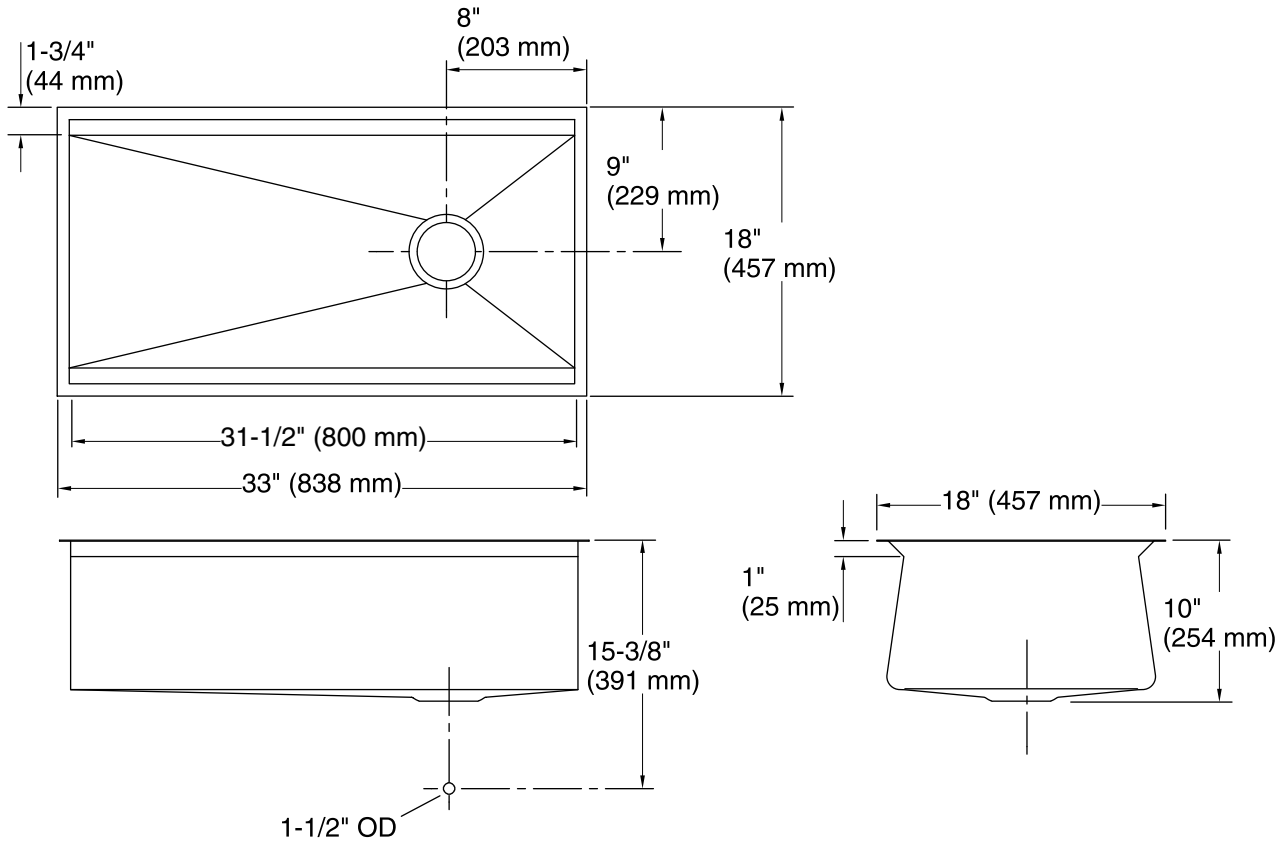

Features

- 36-inch minimum base cabinet width.
- Large single bowl.
- 9-3/4-inch depth provides generous workspace.
- No faucet holes.
- Offset drain increases workspace in the sink and storage space underneath.
- Includes installation hardware, wineglass rack, and bottom sink rack.
- SilentShield® sound-absorption technology offers quieter performance.

See website for detailed warranty information.

Technical Information

All product dimensions are nominal.

Bowl configuration:	Single
Installation:	Under-mount
Min. base cabinet width:	36" (914 mm)
Bowl area (Only):	Length: 31-1/2" (800 mm) Width: 16-1/2" (419 mm) Bowl depth: 9-3/4" (248 mm) Water depth: 9-3/4" (248 mm)
Drain hole:	3-5/8" (92 mm)
Template:	1093327-7, required, included