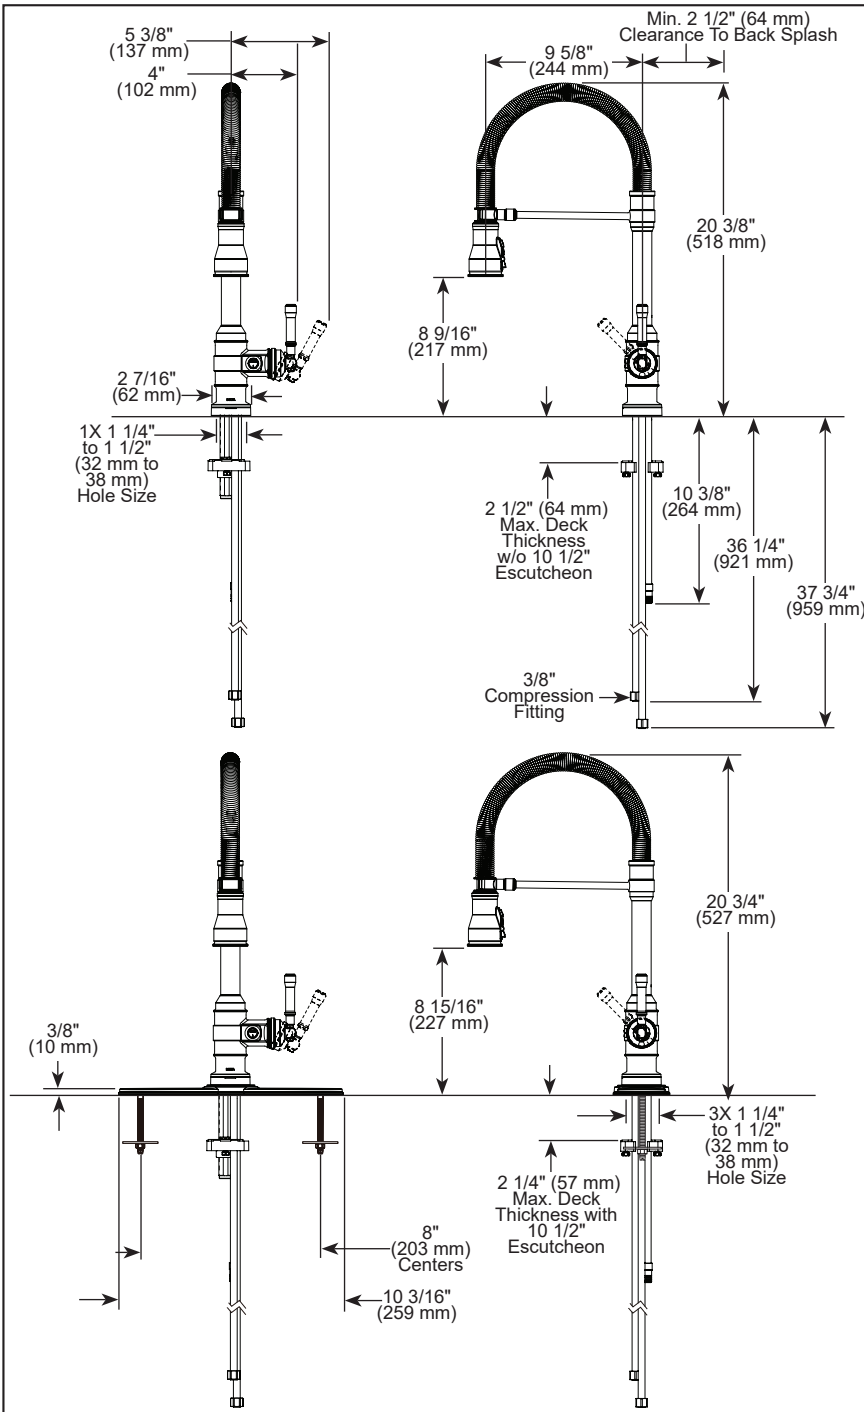

STANDARD SPECIFICATIONS:

- Max flow rate 1.8 gpm @ 60 psi, 6.8 L/min @ 414 kPa
- One or three hole mount (escutcheon optional, not included)
- Diamond coated ceramic cartridge
- 3/8" O.D. straight, staggered PEX supply lines
- Spout rotates 360°
- Hot/cold indicator markings
- Three-function wand; Aerated stream, spray or ShieldSpray
- Dual integral check valves in sprayer
- LED indicator light signals on-off, water temperature and when batteries run low
- RP102157 Optional 120V AC adapter available (3 prong grounded outlet required)
- Uses 6 AA (included) or 6 C (not included) batteries

COMPLIES WITH:

- ASME A112.18.1 / CSA B125.1
- ICC/ANSI A117.1- Valve control only

▲ Designate proper finish suffix

Delta Faucet Company reserves the right (1) to make changes in specifications and materials, and (2) to change or discontinue models, both without notice or obligation. Dimensions are for reference only. See current full-line price book or www.deltafaucet.com for finish options and product availability.

DSP-K-9690T-DST Rev. C

Delta Faucet Company

55 E. 111th Street, Carmel, IN 46280
350 South Edgeware Road, St. Thomas, ON N5P 4L1
© 2024 Delta Faucet Company