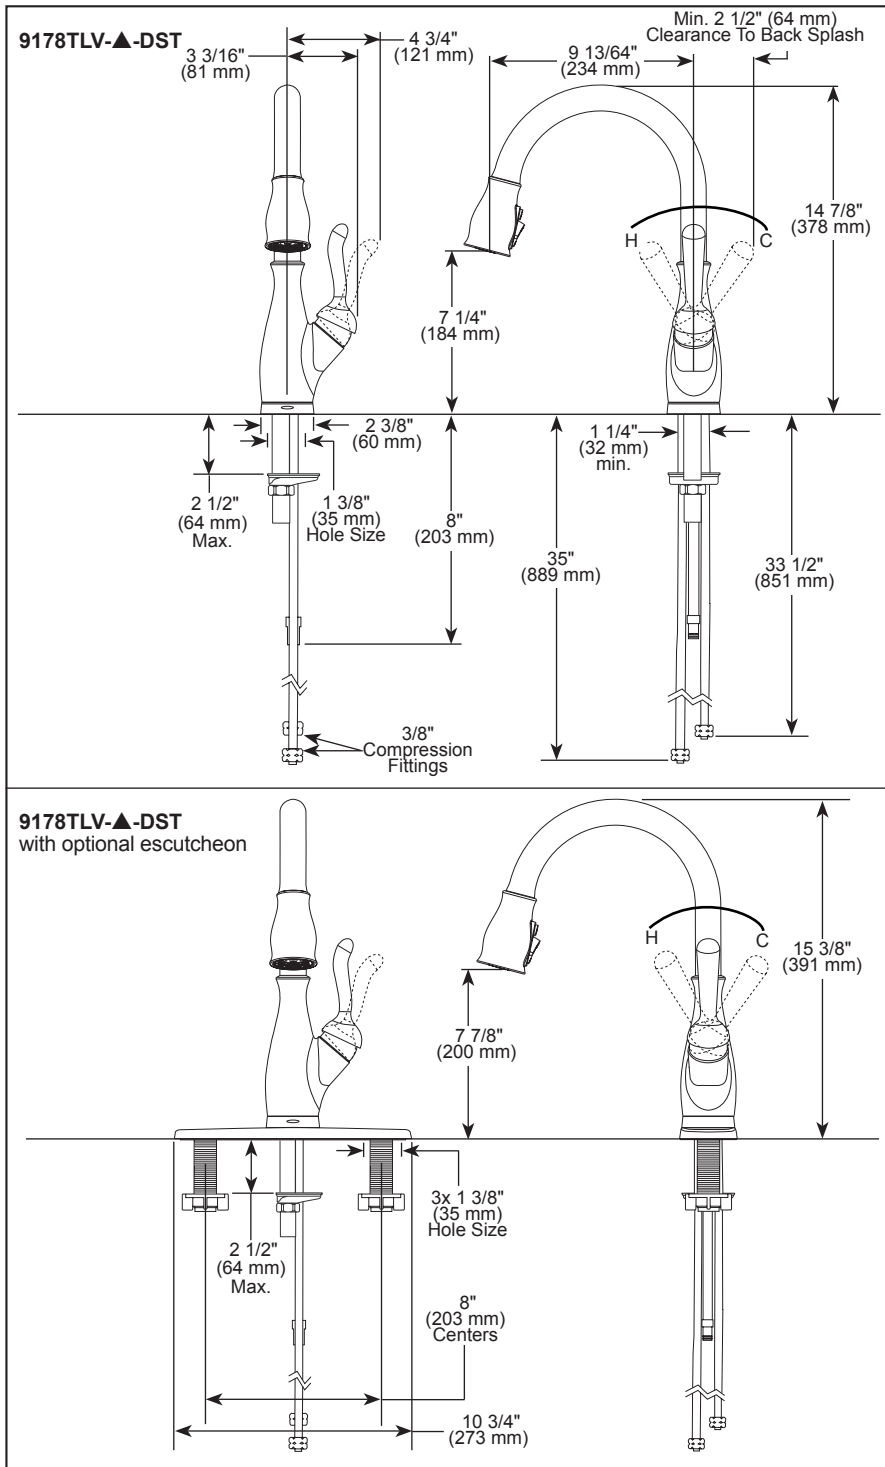

STANDARD SPECIFICATIONS:

- Maximum 1.8 gpm @ 60 psi, 6.8 L/min @ 414 kPa
- One or three hole mount (escutcheon included)
- Diamond coated ceramic cartridge
- 3/8" O.D. straight, staggered PEX supply lines
- Rotating spout
- Red/Blue indicator markings
- Three-function wand; Aerated stream, spray or ShieldSpray™
- Dual integral check valves in sprayer
- LED indicator light signals on-off, water temperature and when batteries run low
- Uses 6 AA (included) or 6 C (not included) batteries
- EP102157 120V AC adapter available (3 prong grounded outlet required)
- Toggle between Touchless and Touch₂O® only settings

COMPLIES WITH:

- ASME A112.18.1 / CSA B125.1
- ICC/ANSI A117.1- Valve control only

▲ Designate proper finish suffix

Delta reserves the right (1) to make changes in specifications and materials, and (2) to change or discontinue models, both without notice or obligation. Dimensions are for reference only. See current full-line price book or www.deltafaucet.com for finish options and product availability.

DSP-K-9178TLV-DST Rev. C

Delta Faucet Company

55 E. 111th Street, Carmel, IN 46280
350 South Edgeware Road, St. Thomas, ON N5P 4L1
© 2024 Delta Faucet Company