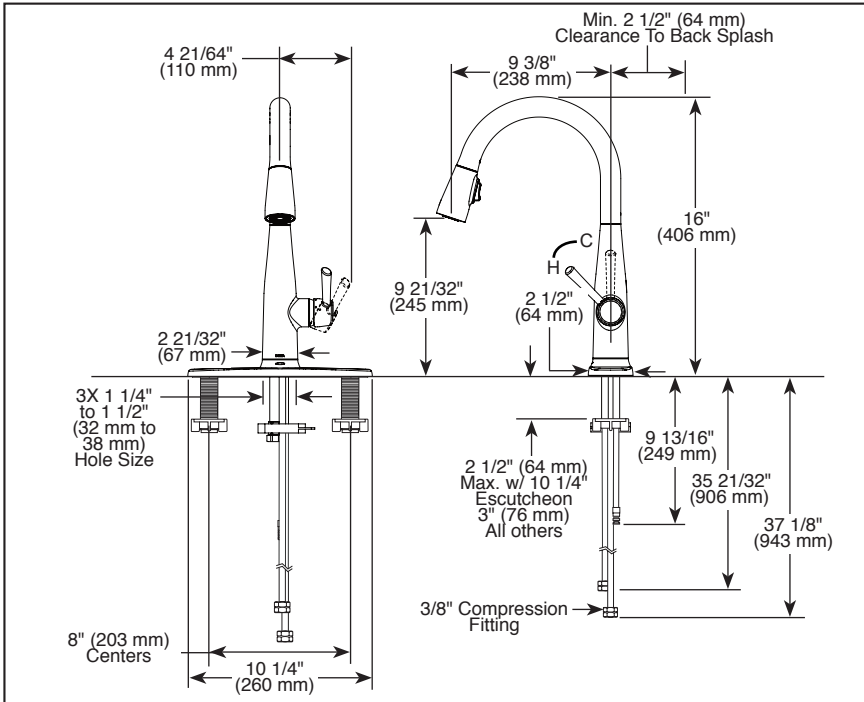

### STANDARD SPECIFICATIONS:

- Max flow rate 1.8 gpm @ 60 psi, 6.8 L/min @ 414 kPa
- One or three hole mount (escutcheon included)
- Diamond coated ceramic cartridge
- 3/8" O.D. straight, staggered PEX supply lines
- Spout rotates 360°
- Red/Blue indicator markings
- Two-function wand; Aerated stream or spray
- Dual integral check valves in sprayer
- LED indicator light signals on-off, water temperature and low batteries
- Uses 6 AA (included) or 6 C (not included) batteries
- EP102157 120V AC adapter available (3 prong grounded outlet required)
- VoiceIQ® Technology for voice controlled dispensing