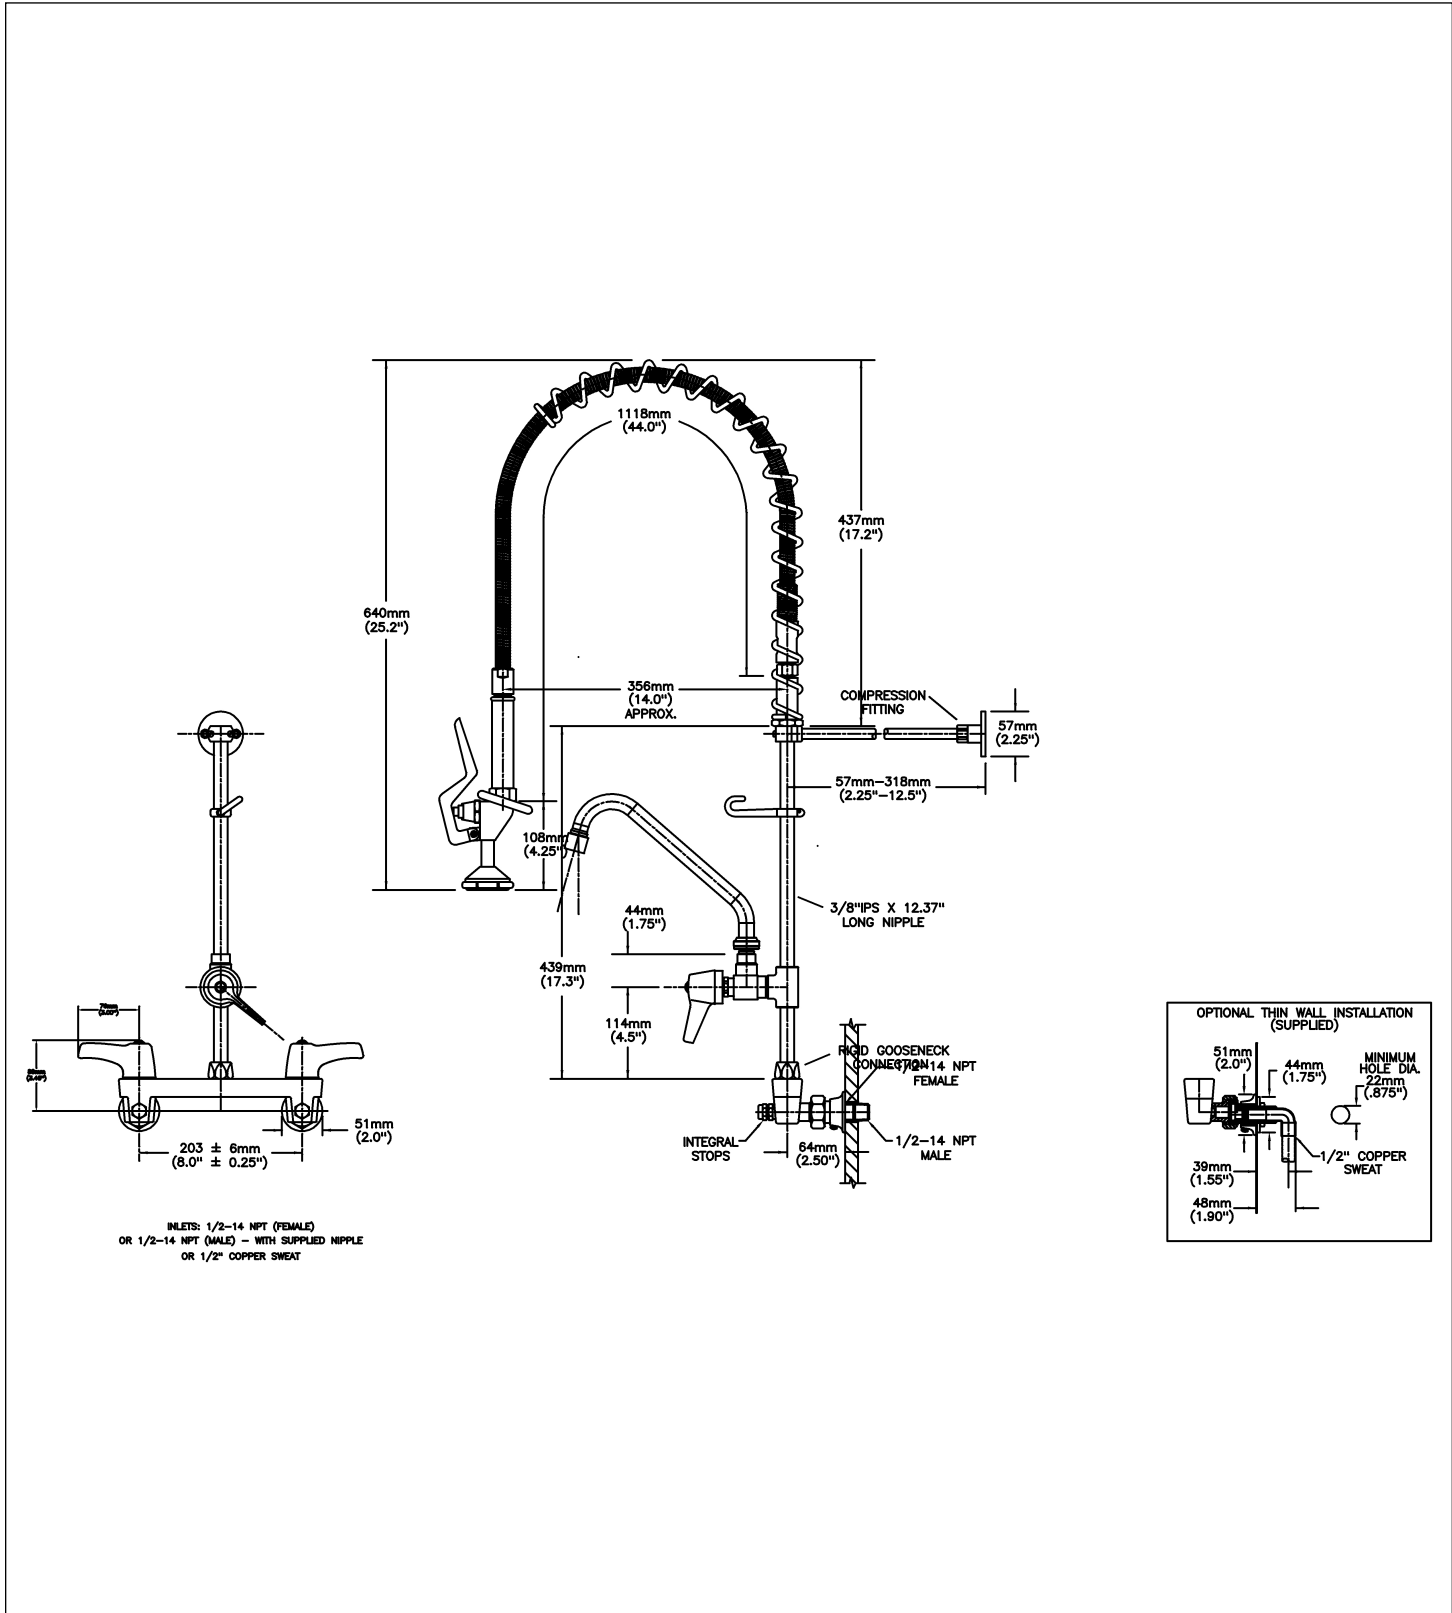

Pre-Rinse Faucets

CER-TECK® 203mm (8") Center Wallmount Base Faucet

Model No: 55C1583

COMPLIES WITH:

- CSA certified.
- Complies to ASME A112.18.1/CSA B125.1
- For commercial use only
- Verified compliant with 0.25% weighted average Pb content regulations
- (Contact Delta Representative for State and/or Local Approvals)

SPECIFICATION:

- 203mm(8") center two handle WALLMOUNT pre-rinse faucet
- Cast brass body with integral check stops to prevent crossflow
- Centers adjustable from 7.75" to 8.25" unless AC option selected
- Polish chrome plated finish
- CER-TECK® ceramic structures
- Flowrate w/ Standard Pre-Rinse Spray Outlet 1.05 GPM @ 60 PSI
- Spout: S5 - 203mm (8") Tubular Swing Spout(S5)
- Handle#: 3 - 76 mm (3") Lever Blade Handles-ADA Compliant-Metal-Color indexed-Vandal Resistant screws
- Self Close Pre-Rinse Spray with spring loaded stainless steel hose, add-on faucet with standard 8" tubular spout and 1.5 USGPM (5.7 L/min) aerator

OPERATION:

- Not Available

(Dimensional drawing on following page)

Delta reserves the right (1) to make changes to specifications and materials, and (2) to change or discontinue models, both without notice or obligation. Dimensions are for reference. Measurement may vary plus or minus 6mm(0.25"). Mounting locations are suggested only. Check with local codes for requirements in your area. This spec was produced April 30, 2021.

Delta reserves the right (1) to make changes to specifications and materials, and (2) to change or discontinue models, both without notice or obligation. Dimensions are for reference. Measurement may vary plus or minus 6mm(0.25"). Mounting locations are suggested only. Check with local codes for requirements in your area. This spec was produced April 30, 2021.