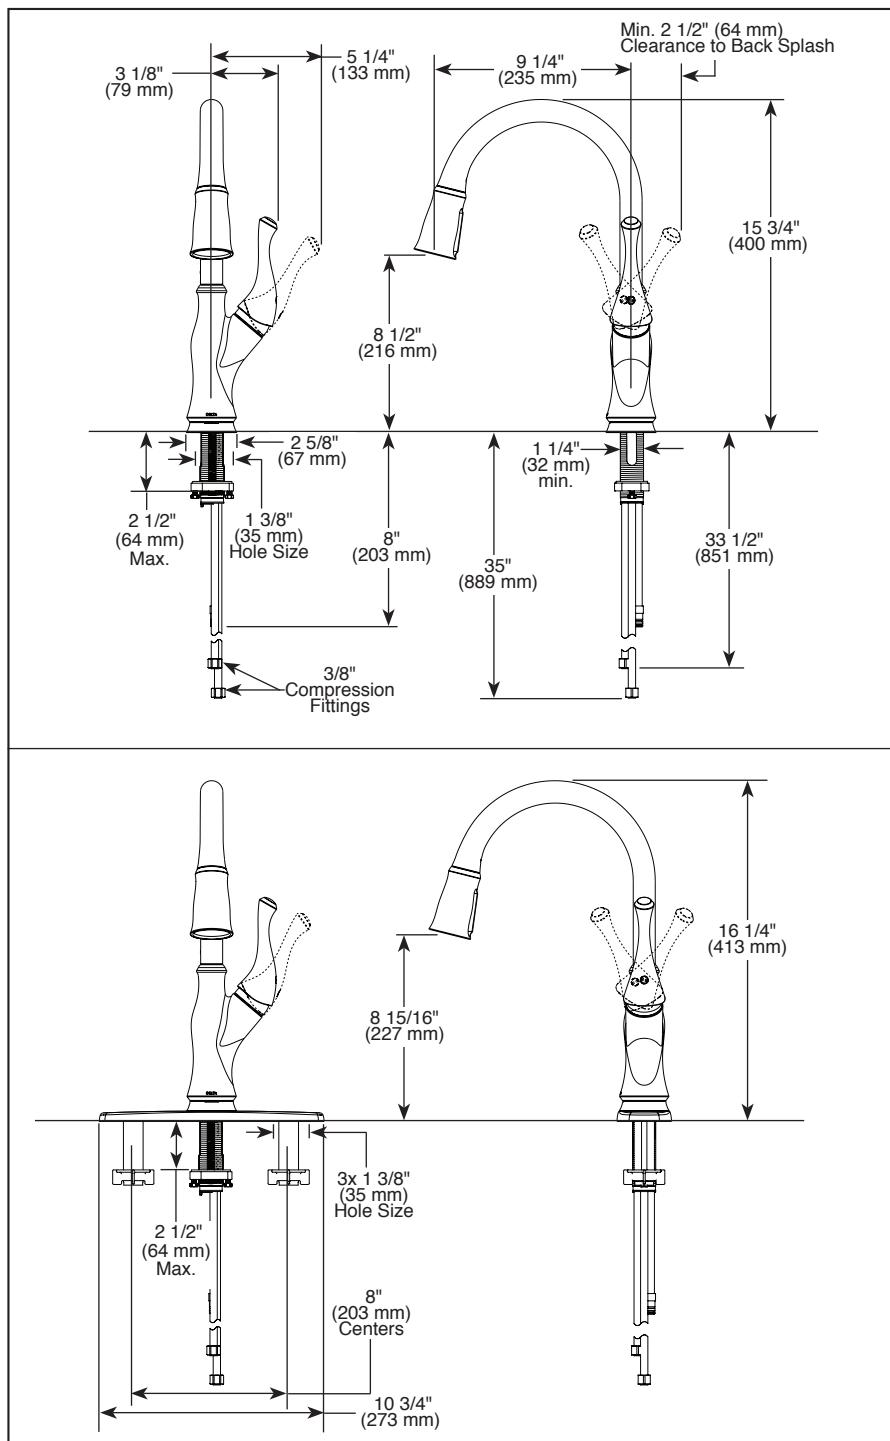

STANDARD SPECIFICATIONS:

- Max. flow rate 1.8 gpm @ 60 psi, 6.8 L/min @ 414 kPa
- One or three hole mount (escutcheon optional, included)
- Diamond coated ceramic cartridge
- 3/8" O.D. straight, staggered PEX supply tubes
- Spout rotates 360°
- Red/blue indicator markings
- Three-function wand: aerated stream, spray or ShieldSpray®
- Dual integral double check valves in sprayer
- LED indicator light signals on-off, water temperature and when batteries run low
- Uses 6 AA batteries (included) or 6 C batteries (not included)
- RP102157 optional 120V AC adapter available (3 prong grounded outlet required)

COMPLIES WITH:

- ASME A112.18.1 / CSA B125.1
- ICC/ANSI A117.1 - Valve control only

▲ Designate Proper Finish Suffix

Delta Faucet Company reserves the right (1) to make changes in specifications and materials, and (2) to change or discontinue models, both without notice or obligation. Dimensions are for reference only. See current full-line price book or www.deltafaucet.com for finish options and product availability.